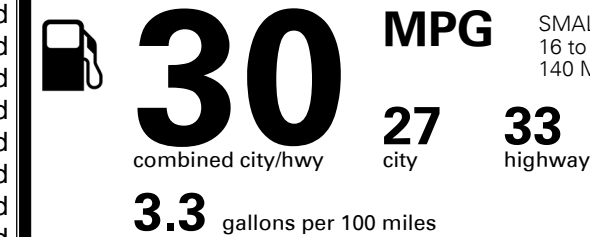

EPA DOT Fuel Economy and Environment

Gasoline Vehicle

Fuel Economy

SMALL STATION WAGONS range from 16 to 103 MPG. The best vehicle rates 140 MPGe.

You save
\$750

in fuel costs
 over 5 years
 compared to the
 average new vehicle.