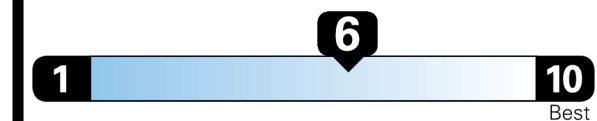

Fuel Economy & Greenhouse Gas Rating (tailpipe only)