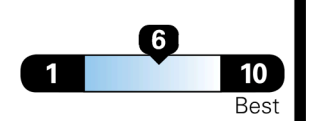

Smog Rating (tailpipe only)

This vehicle emits 302 grams CO₂ per mile. The best emits 0 grams per mile (tailpipe only). Producing and distributing fuel also create emissions; learn more at fueleconomy.gov.

Actual results will vary for many reasons, including driving conditions and how you drive and maintain your vehicle. The average new vehicle gets 28 MPG and costs $9,500 to fuel over 5 years. Cost estimates are based on 15,000 miles per year at $ 3.50 per gallon. MPGe is miles per gasoline gallon equivalent. Vehicle emissions are a significant cause of climate change and smog.

fueleconomy.gov

Calculate personalized estimates and compare vehicles