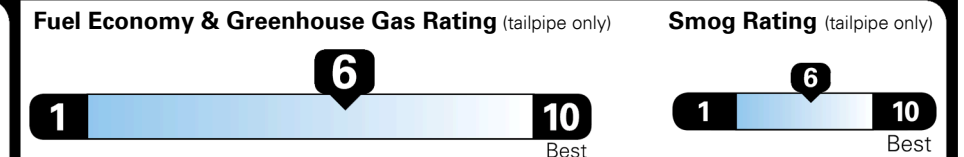

This vehicle emits 302 grams CO₂ per mile. The best emits 0 grams per mile (tailpipe only). Producing and distributing fuel also create emissions; learn more at fueleconomy.gov.

Actual results will vary for many reasons, including driving conditions and how you drive and maintain your vehicle. The average new vehicle gets 28 MPG and costs $9,500 to fuel over 5 years. Cost estimates are based on 15,000 miles per year at $ 3.50 per gallon. MPGe is miles per gasoline gallon equivalent. Vehicle emissions are a significant cause of climate change and smog.

fueleconomy.gov

Calculate personalized estimates and compare vehicles

GOVERNMENT 5-STAR SAFETY RATINGS

Overall Vehicle Score Not Rated

Based on the combined rating of frontal, side and rollover. Should ONLY be compared to other vehicles of similar size and weight.

Frontal Driver Not Rated

Crash Passenger Not Rated

Based on the risk of injury in a frontal impact. Should ONLY be compared to other vehicles of similar size and weight.

Side Front seat Not Rated

Crash Rear seat Not Rated

Star ratings based on the risk of injury in a side impact.

Rollover Not Rated

Star ratings based on the risk of rollover in a single-vehicle crash.

Star ratings range from 1 to 5 stars (★★★★★) with 5 being the highest.

Source: National Highway Traffic Safety Administration (NHTSA).

www.safercar.gov or 1-888-327-4236

Manufacturer's suggested retail price includes Manufacturer's recommended pre-delivery service. License and title fees, state and local taxes and other dealer installed options and accessories are not included in the manufacturer's suggested retail price.

PARTS CONTENT INFORMATION

FOR VEHICLES IN THIS CAR LINE U.S./CANADIAN PARTS CONTENT: 1 %

MAJOR SOURCES OF FOREIGN PARTS: KOREA: 90%

NOTE: PARTS CONTENT DOES NOT INCLUDE FINAL ASSEMBLY, DISTRIBUTION, OR OTHER NON-PARTS COSTS.

FOR THIS VEHICLE FINAL ASSEMBLY POINT: GWANGJU, KOREA

COUNTRY OF ORIGIN

ENGINE (MOTOR): KOREA

TRANSMISSION: KOREA