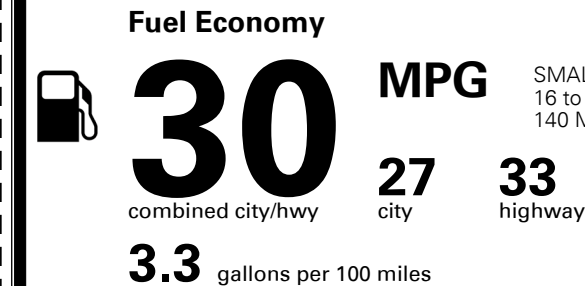

TOTAL ADDITIONAL WEIGHT: 6.5

EPA DOT Fuel Economy and Environment

Gasoline Vehicle

SMALL STATION WAGONS range from 16 to 103 MPG. The best vehicle rates 140 MPGe.

You save \$750
 in fuel costs over 5 years compared to the average new vehicle.