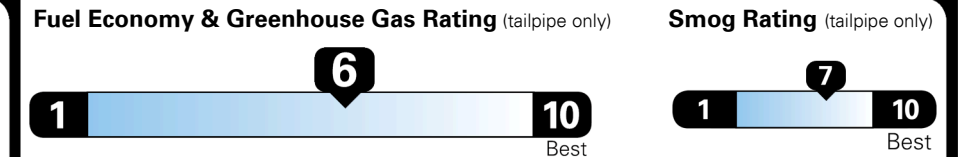

EPA DOT Fuel Economy and Environment

Gasoline Vehicle

Fuel Economy

29 MPG
combined city/hwy

27 MPG
city

31 MPG
highway

3.4 gallons per 100 miles

SMALL SUVs range from 14 to 118 MPG. The best vehicle rates 140 MPGe.

You save $500
in fuel costs over 5 years compared to the average new vehicle.

Annual fuel cost $1,850