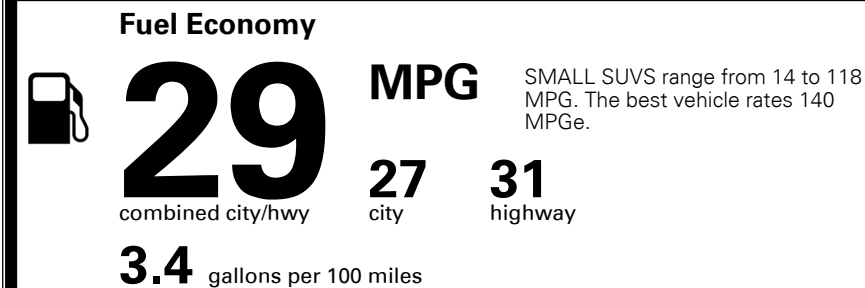

EXTERIOR

17" Alloy Wheels
Heated Outside Mirrors w/ LED Turn Signals
Upgraded Grille w/LED Positioning Lights
LED Rear Combination Lights & Daytime Running Lights
Front Fog Lights
Roof Rails, Rear Spoiler and Rear Privacy Glass
Compact Spare Tire

WARRANTY

10 Year/100,000 Mile Limited Powertrain Warranty
5 Year/60,000 Mile Limited Basic Warranty
5 Year/60,000 Mile Roadside Assistance

MANUFACTURER'S SUGGESTED RETAIL PRICE ▶

COMPARE EX AWD FEATURES

Added to/in place of standard S AWD features

- Machine Finished Alloy Wheels
- Power Sunroof with Sunshade
- SynTex Seating Material
- Power Driver's Seat w/ Power Lumbar
- Driver's Auto Up/Down Window
- Illuminated Sunvisor Mirrors
- Wireless Phone Charger

ADDITIONAL INSTALLED EQUIPMENT:
(In addition to or in place of standard features)
Snow White Pearl Paint $395.00
Carpeted Floor Mats $175.00

MSRP INCLUDING OPTIONS $ 28,560.00

INLAND FREIGHT AND HANDLING $ 1,325.00

TOTAL MANUFACTURER'S SUGGESTED RETAIL PRICE ▶

$ 27,990.00

$395.00
$175.00

$ 28,560.00

$ 1,325.00

$ 29,885.00

TOTAL ADDITIONAL WEIGHT: 5.8

EPA DOT Fuel Economy and Environment

Gasoline Vehicle

You save $500
in fuel costs over 5 years compared to the average new vehicle.

Annual fuel cost $1,850