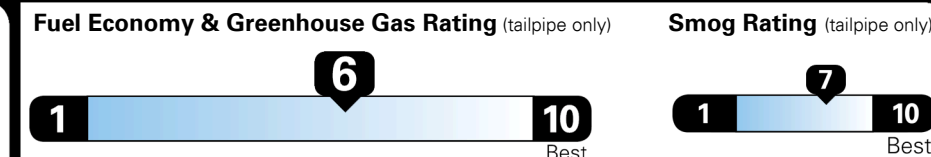

Actual results will vary for many reasons, including driving conditions and how you drive and maintain your vehicle. The average new vehicle gets 28 MPG and costs $9,750 to fuel over 5 years. Cost estimates are based on 15,000 miles per year at $ 3.60 per gallon. MPGe is miles per gasoline gallon equivalent. Vehicle emissions are a significant cause of climate change and smog.

fueleconomy.gov

Calculate personalized estimates and compare vehicles

GOVERNMENT 5-STAR SAFETY RATINGS

Overall Vehicle Score Not Rated

Based on the combined rating of frontal, side and rollover. Should ONLY be compared to other vehicles of similar size and weight.

Frontal Driver Not Rated

Crash Passenger Not Rated

Based on the risk of injury in a frontal impact. Should ONLY be compared to other vehicles of similar size and weight.

Side Front seat Not Rated

Crash Rear seat Not Rated

Star ratings based on the risk of injury in a side impact.

Rollover ★★★★★

Star ratings based on the risk of rollover in a single-vehicle crash.

Star ratings range from 1 to 5 stars (★★★★★) with 5 being the highest.

Source: National Highway Traffic Safety Administration (NHTSA).

www.safercar.gov or 1-888-327-4236

Manufacturer's suggested retail price includes Manufacturer's recommended pre-delivery service. License and title fees, state and local taxes and other dealer installed options and accessories are not included in the manufacturer's suggested retail price.

PARTS CONTENT INFORMATION

FOR VEHICLES IN THIS CAR LINE U.S./CANADIAN PARTS CONTENT: 4 %

MAJOR SOURCES OF FOREIGN PARTS: KOREA: 85%

NOTE: PARTS CONTENT DOES NOT INCLUDE FINAL ASSEMBLY, DISTRIBUTION, OR OTHER NON-PARTS COSTS.

FOR THIS VEHICLE FINAL ASSEMBLY POINT: GWANGJU, KOREA

COUNTRY OF ORIGIN

ENGINE: KOREA

TRANSMISSION: KOREA

*Additional terms and conditions apply.

**Kia Connect may be currently unavailable for Model Year 2022 and newer vehicles sold or purchased in Massachusetts; please see owners.kia.com for updates on availability.

NOTE: When you purchase this vehicle, Kia America, Inc. collects personal information you provide to the dealership. For information on our collection and use of personal information and your rights, please see our Privacy Policy on www.kia.com.