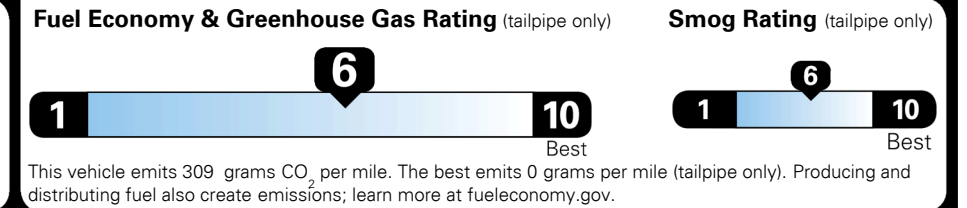

Actual results will vary for many reasons, including driving conditions and how you drive and maintain your vehicle. The average new vehicle gets 28 MPG and costs $9,500 to fuel over 5 years. Cost estimates are based on 15,000 miles per year at $ 3.50 per gallon. MPGe is miles per gasoline gallon equivalent. Vehicle emissions are a significant cause of climate change and smog.

fueleconomy.gov

Calculate personalized estimates and compare vehicles

GOVERNMENT 5-STAR SAFETY RATINGS

Overall Vehicle Score ★ ★ ★ ★ ★

Based on the combined rating of frontal, side and rollover. Should ONLY be compared to other vehicles of similar size and weight.

Frontal Driver ★ ★ ★ ★ ★

Crash Passenger ★ ★ ★ ★ ★

Based on the risk of injury in a frontal impact. Should ONLY be compared to other vehicles of similar size and weight.

Side Front seat ★ ★ ★ ★ ★

Crash Rear seat ★ ★ ★ ★ ★

Star ratings based on the risk of injury in a side impact.

Rollover ★ ★ ★ ★ ★

Star ratings based on the risk of rollover in a single-vehicle crash.

Star ratings range from 1 to 5 stars (★★★★★) with 5 being the highest.

Source: National Highway Traffic Safety Administration (NHTSA).

www.safercar.gov or 1-888-327-4236

Manufacturer's suggested retail price includes Manufacturer's recommended pre-delivery service. License and title fees, state and local taxes and other dealer installed options and accessories are not included in the manufacturer's suggested retail price.

PARTS CONTENT INFORMATION

FOR VEHICLES IN THIS CAR LINE U.S./CANADIAN PARTS CONTENT: 1 %

MAJOR SOURCES OF FOREIGN PARTS: KOREA: 90%

NOTE: PARTS CONTENT DOES NOT INCLUDE FINAL ASSEMBLY, DISTRIBUTION, OR OTHER NON-PARTS COSTS.

FOR THIS VEHICLE FINAL ASSEMBLY POINT: GWANGJU, KOREA

COUNTRY OF ORIGIN

ENGINE (MOTOR): KOREA

TRANSMISSION: KOREA