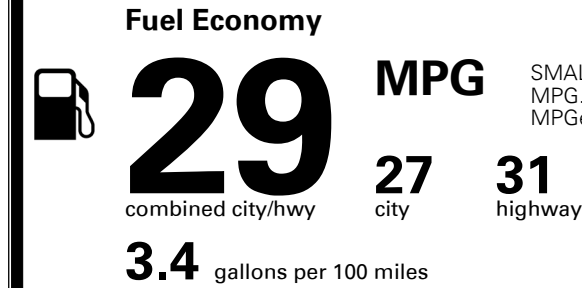

\$ 28,580.00

INLAND FREIGHT AND HANDLING

\$ 1,395.00

TOTAL MANUFACTURER'S SUGGESTED RETAIL PRICE ▶

\$ 29,975.00

TOTAL ADDITIONAL WEIGHT: 5.8

*Additional terms and conditions apply.
 **Kia Connect may be currently unavailable for some Model Year 2022 and newer vehicles sold or purchased in Massachusetts; please see owners.kia.com for more information.
 NOTE: When you purchase this vehicle, Kia America, Inc. collects personal information you provide to the dealership. For information on our collection and use of personal information and your rights, please see our Privacy Policy on www.kia.com.

EPA DOT Fuel Economy and Environment

Gasoline Vehicle

SMALL SUVs range from 14 to 118 MPG. The best vehicle rates 140 MPGe.

You save \$500
 in fuel costs over 5 years compared to the average new vehicle.