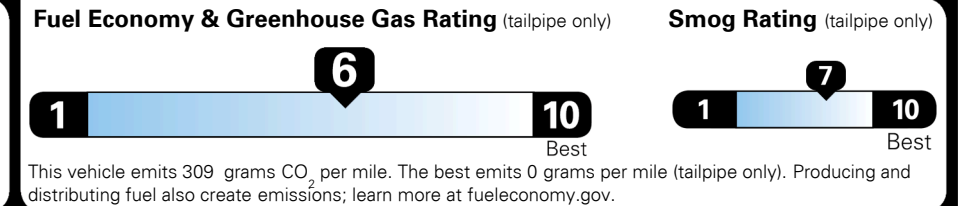

EPA DOT Fuel Economy and Environment

Gasoline Vehicle

You save \$500
 in fuel costs over 5 years compared to the average new vehicle.

Annual fuel cost
\$1,850

Actual results will vary for many reasons, including driving conditions and how you drive and maintain your vehicle. The average new vehicle gets 28 MPG and costs \$9,750 to fuel over 5 years. Cost estimates are based on 15,000 miles per year at \$ 3.60 per gallon. MPGe is miles per gasoline gallon equivalent. Vehicle emissions are a significant cause of climate change and smog.