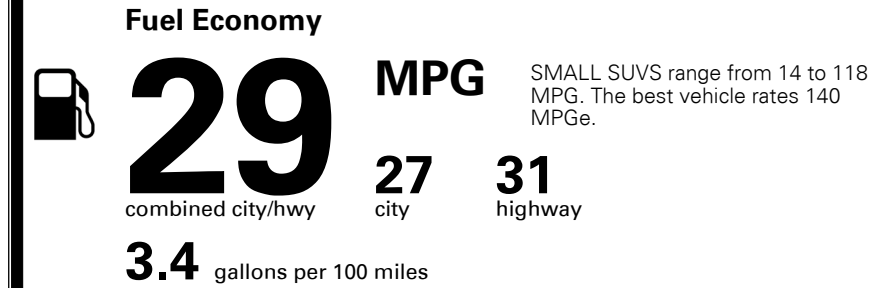

MANUFACTURER'S SUGGESTED RETAIL PRICE ▶

COMPARE EX AWD FEATURES
Added to/in place of standard S AWD features

- Machine Finished Alloy Wheels
- Power Sunroof with Sunshade
- SynTex Seating Material
- Power Driver's Seat w/ Power Lumbar
- Driver's Auto Up/Down Window
- Illuminated Sunvisor Mirrors
- Wireless Phone Charger

ADDITIONAL INSTALLED EQUIPMENT:
(In addition to or in place of standard features)
Gentle Brown Interior Color Package
Carpeted Floor Mats

$ 28,090.00

Included
Included
Included
Included
Included
Included
Included

Included
$175.00

MSRP INCLUDING OPTIONS

$ 28,265.00

INLAND FREIGHT AND HANDLING

$ 1,375.00

TOTAL MANUFACTURER'S SUGGESTED RETAIL PRICE ▶

$ 29,640.00

TOTAL ADDITIONAL WEIGHT: 5.8

*Additional terms and conditions apply.
**Kia Connect may be currently unavailable for Model Year 2022 and newer vehicles sold or purchased in Massachusetts; please see owners.kia.com for updates on availability.
NOTE: When you purchase this vehicle, Kia America, Inc. collects personal information you provide to the dealership. For information on our collection and use of personal information and your rights, please see our Privacy Policy on www.kia.com.

EPA DOT Fuel Economy and Environment

Gasoline Vehicle

You save $500
in fuel costs over 5 years compared to the average new vehicle.

Annual fuel cost
$1,850