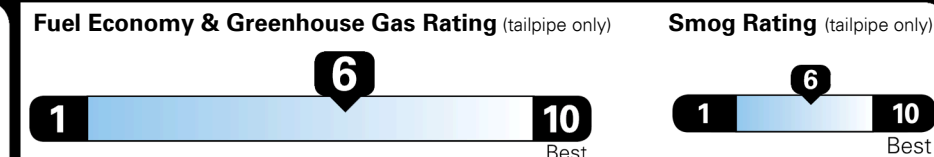

EPA DOT Fuel Economy and Environment

Gasoline Vehicle

SMALL SUVs range from 14 to 125 MPG. The best vehicle rates 146 MPGe.

You save \$0
 in fuel costs over 5 years compared to the average new vehicle.

Annual fuel cost
\$1,700