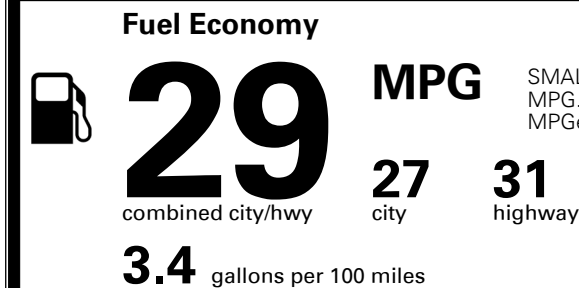

EPA DOT Fuel Economy and Environment

Gasoline Vehicle

SMALL SUVs range from 14 to 125 MPG. The best vehicle rates 146 MPGe.

You save $0
in fuel costs over 5 years compared to the average new vehicle.

Annual fuel cost
$1,700