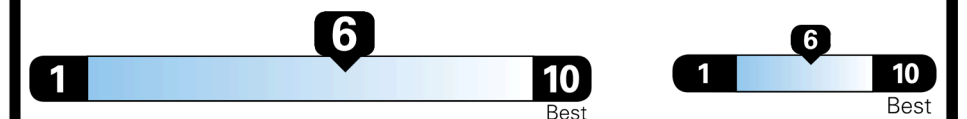

EPA DOT Fuel Economy and Environment

Gasoline Vehicle

Fuel Economy
29 MPG
combined city/hwy
3.4 gallons per 100 miles

SMALL SUVs range from 14 to 118 MPG. The best vehicle rates 140 MPGe.

27 MPG city
31 MPG highway

You save $500
in fuel costs over 5 years compared to the average new vehicle.

Annual fuel cost $1,800

Fuel Economy & Greenhouse Gas Rating (tailpipe only) **Smog Rating** (tailpipe only)