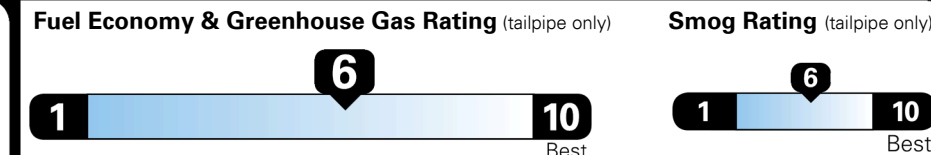

EPA DOT Fuel Economy and Environment

Gasoline Vehicle

SMALL SUVs range from 14 to 125 MPG. The best vehicle rates 146 MPGe.

You save \$0
 in fuel costs over 5 years compared to the average new vehicle.

Annual fuel cost
\$1,700