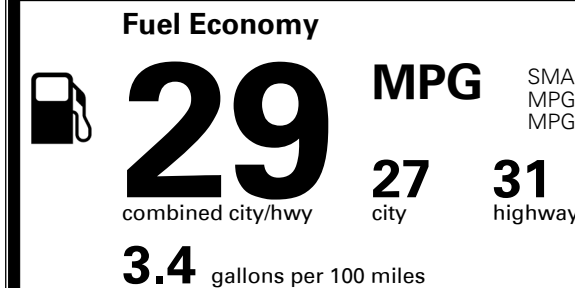

EPA DOT Fuel Economy and Environment

Gasoline Vehicle

SMALL SUVs range from 14 to 125 MPG. The best vehicle rates 146 MPGe.

You save $0
in fuel costs over 5 years compared to the average new vehicle.

Annual fuel cost
$1,700