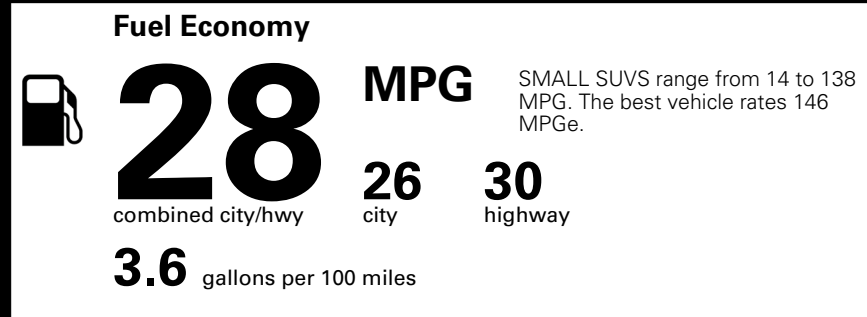

MANUFACTURER'S SUGGESTED RETAIL PRICE ▶

$ 28,090.00

COMPARE S AWD FEATURES

Added to/in place of standard LX AWD features

- 18" Alloy Wheels
- Gloss Black Exterior Trim Accents
- Automatic Pop-Out Outside Door Handles
- Blind-Spot Collision-Avoidance Assist
- Rear Cross-Traffic Collision-Avoidance Assist
- Safe Exit Warning
- Power Driver's Seat w/ Power Lumbar
- Wireless Phone Charger

Included
Included
Included
Included
Included
Included
Included
Included

ADDITIONAL INSTALLED EQUIPMENT:

(In addition to or in place of standard features)
Carpeted Floor Mats
Frameless EC Mirror w/Homelink
First Aid Kit, Small

$200.00
$375.00
$45.00

MSRP INCLUDING OPTIONS

$ 28,710.00

INLAND FREIGHT AND HANDLING

$ 1,495.00

TOTAL MANUFACTURER'S SUGGESTED RETAIL PRICE ▶

$ 30,205.00

TOTAL ADDITIONAL WEIGHT: 9.3

*Additional terms and conditions apply.
**Kia Connect may be currently unavailable for some Model Year 2022 and newer vehicles sold or purchased in Massachusetts; please see owners.kia.com for more information.
NOTE: When you purchase this vehicle, Kia America, Inc. collects personal information you provide to the dealership. For information on our collection and use of personal information and your rights, please see our Privacy Policy on www.kia.com.

EPA DOT Fuel Economy and Environment

Gasoline Vehicle

You spend $250 more in fuel costs over 5 years compared to the average new vehicle.

Annual fuel cost $1,650