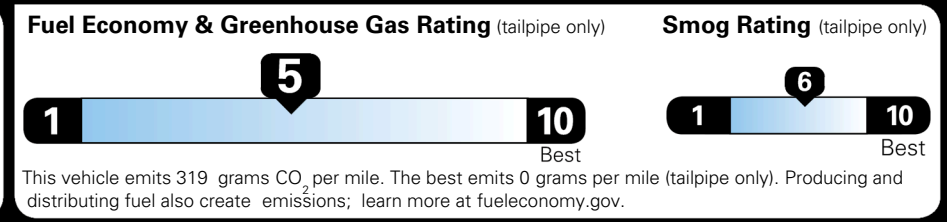

EPA DOT Fuel Economy and Environment

Gasoline Vehicle

You spend \$250 more in fuel costs over 5 years compared to the average new vehicle.

Annual fuel cost \$1,650

Actual results will vary for many reasons, including driving conditions and how you drive and maintain your vehicle. The average new vehicle gets 29 MPG and costs \$8,000 to fuel over 5 years. Cost estimates are based on 15,000 miles per year at \$ 3.10 per gallon. MPGe is miles per gasoline gallon equivalent. Vehicle emissions are a significant cause of climate change and smog.