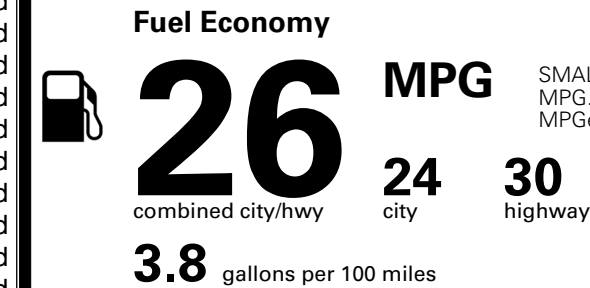

EPA DOT Fuel Economy and Environment

Gasoline Vehicle

SMALL SUVs range from 14 to 138 MPG. The best vehicle rates 146 MPGe.

You spend
$1,000
more in fuel costs
over 5 years
compared to the
average new vehicle.

Annual fuel cost
$1,800