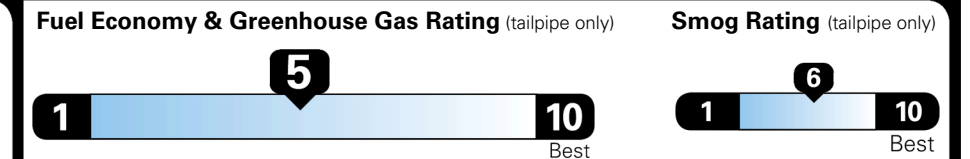

This vehicle emits 340 grams CO₂ per mile. The best emits 0 grams per mile (tailpipe only). Producing and distributing fuel also create emissions; learn more at fueleconomy.gov.

Actual results will vary for many reasons, including driving conditions and how you drive and maintain your vehicle. The average new vehicle gets 29 MPG and costs $8,000 to fuel over 5 years. Cost estimates are based on 15,000 miles per year at $ 3.10 per gallon. MPGe is miles per gasoline gallon equivalent. Vehicle emissions are a significant cause of climate change and smog.

fueleconomy.gov

Calculate personalized estimates and compare vehicles

GOVERNMENT 5-STAR SAFETY RATINGS

Overall Vehicle Score Not Rated

Based on the combined rating of frontal, side and rollover.
Should ONLY be compared to other vehicles of similar size and weight.

Frontal Driver Not Rated

Crash Passenger Not Rated

Based on the risk of injury in a frontal impact.
Should ONLY be compared to other vehicles of similar size and weight.

Side Front seat Not Rated

Crash Rear seat Not Rated

Star ratings based on the risk of injury in a side impact.

Rollover Not Rated

Star ratings based on the risk of rollover in a single-vehicle crash.

Star ratings range from 1 to 5 stars (★★★★★) with 5 being the highest.

Source: National Highway Traffic Safety Administration (NHTSA).

www.safercar.gov or 1-888-327-4236

Manufacturer's suggested retail price includes Manufacturer's recommended pre-delivery service. License and title fees, state and local taxes and other dealer installed options and accessories are not included in the manufacturer's suggested retail price.

PARTS CONTENT INFORMATION

FOR VEHICLES IN THIS CAR
LINE U.S./CANADIAN
PARTS CONTENT: 0 %

MAJOR SOURCES OF
FOREIGN PARTS:
KOREA: 90%

NOTE: PARTS CONTENT DOES
NOT INCLUDE FINAL ASSEMBLY,
DISTRIBUTION, OR OTHER
NON-PARTS COSTS.

FOR THIS VEHICLE
FINAL ASSEMBLY POINT:
GWANGJU, KOREA

COUNTRY OF ORIGIN

ENGINE (MOTOR): KOREA

TRANSMISSION: KOREA