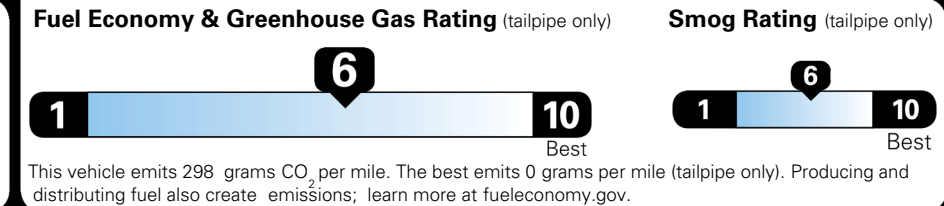

TOTAL ADDITIONAL WEIGHT: 14.4

EPA DOT Fuel Economy and Environment

Gasoline Vehicle

You save \$250
 in fuel costs over 5 years compared to the average new vehicle.

Annual fuel cost \$1,550

Actual results will vary for many reasons, including driving conditions and how you drive and maintain your vehicle. The average new vehicle gets 29 MPG and costs \$8,000 to fuel over 5 years. Cost estimates are based on 15,000 miles per year at \$ 3.10 per gallon. MPGe is miles per gasoline gallon equivalent. Vehicle emissions are a significant cause of climate change and smog.