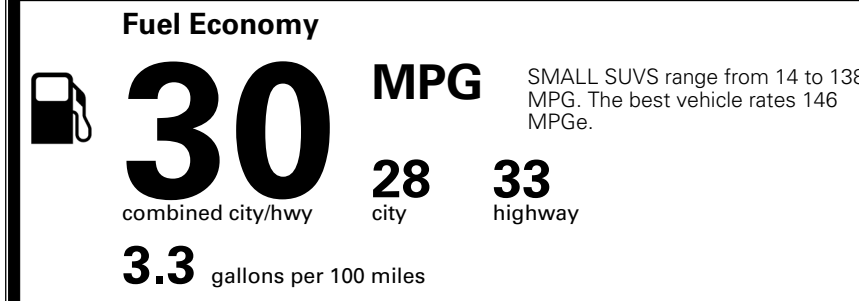

TOTAL ADDITIONAL WEIGHT: 14.4

EPA DOT Fuel Economy and Environment

Gasoline Vehicle

You save \$250
 in fuel costs over 5 years compared to the average new vehicle.

Annual fuel cost \$1,550

Actual results will vary for many reasons, including driving conditions and how you drive and maintain your vehicle. The average new vehicle gets 29 MPG and costs \$8,000 to fuel over 5 years. Cost estimates are based on 15,000 miles per year at \$ 3.10 per gallon. MPGe is miles per gasoline gallon equivalent. Vehicle emissions are a significant cause of climate change and smog.