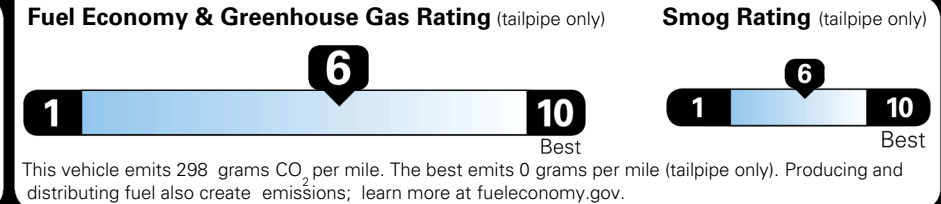

EPA DOT Fuel Economy and Environment

Gasoline Vehicle

You save \$250
 in fuel costs over 5 years compared to the average new vehicle.

Annual fuel cost \$1,550

Actual results will vary for many reasons, including driving conditions and how you drive and maintain your vehicle. The average new vehicle gets 29 MPG and costs \$8,000 to fuel over 5 years. Cost estimates are based on 15,000 miles per year at \$ 3.10 per gallon. MPGe is miles per gasoline gallon equivalent. Vehicle emissions are a significant cause of climate change and smog.