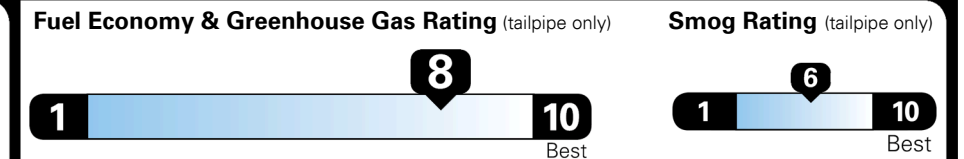

EPA DOT Fuel Economy and Environment

Gasoline Vehicle

Fuel Economy

49 MPG
combined city/hwy

53 MPG
city

45 MPG
highway

2.0 gallons per 100 miles

SMALL STATION WAGONS range from 16 to 103 MPG. The best vehicle rates 140 MPGe.

You save $4,250
in fuel costs over 5 years compared to the average new vehicle.

Annual fuel cost $1,050