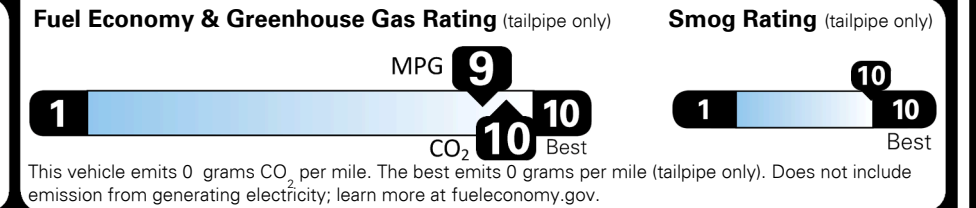

EPA DOT Fuel Economy and Environment

Electric Vehicle

You save \$5,000
 in fuel costs over 5 years compared to the average new vehicle.

Annual fuel cost \$950

Actual results will vary for many reasons, including driving conditions and how you drive and maintain your vehicle. The average new vehicle gets 28 MPG and costs \$9,750 to fuel over 5 years. Cost estimates are based on 15,000 miles per year at \$0.15 per kW-hr. MPGe is miles per gasoline gallon equivalent. Vehicle emissions are a significant cause of global warming and smog.