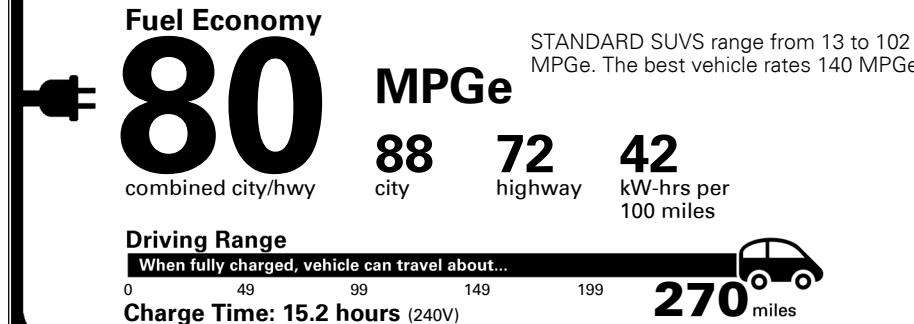

MANUFACTURER'S SUGGESTED RETAIL PRICE ▶

$ 73,900.00

COMPARE GT-LINE AWD FEATURES

Added to/in place of standard LAND AWD features
- 21" Alloy Wheels
- Head-Up Display
- GT-Line Exterior and Interior Styling
- Increased Towing Capacity
- Self-Leveling Rear Suspension
- Fr. Passenger Comfort Tilt Seat w/Leg Support
- Parking Collision-Avoidance Assist - Fwd & Side
- Remote Smart Parking Assist 2

Included
Included
Included
Included
Included
Included
Included
Included

ADDITIONAL INSTALLED EQUIPMENT:

(In addition to or in place of standard features)
Aurora Black Pearl Paint
Rear Bumper Applique, GT
Carpeted Floor Mats (6-Passenger)
Cargo Net

$695.00
$75.00
$225.00
$55.00

MSRP INCLUDING OPTIONS

$ 74,950.00

INLAND FREIGHT AND HANDLING

$ 1,495.00

TOTAL MANUFACTURER'S SUGGESTED RETAIL PRICE ▶

$ 76,445.00

TOTAL ADDITIONAL WEIGHT: 7.8

*Additional terms and conditions apply.

**Kia Connect may be currently unavailable for Model Year 2022 and newer vehicles sold or purchased in Massachusetts; please see owners.kia.com for updates on availability.

NOTE: When you purchase this vehicle, Kia America, Inc. collects personal information you provide to the dealership. For information on our collection and use of personal information and your rights, please see our Privacy Policy on www.kia.com.

EPA DOT Fuel Economy and Environment

Electric Vehicle

You save $5,000
in fuel costs over 5 years compared to the average new vehicle.

Annual fuel cost $950