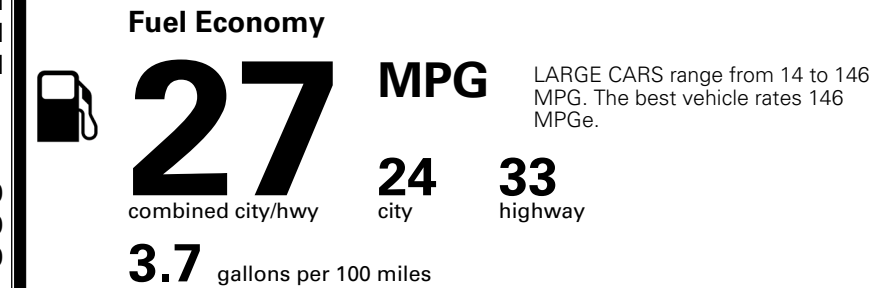

\$ 30,090.00

Included
 Included
 Included

\$495.00
 \$200.00
 \$350.00

MSRP INCLUDING OPTIONS

\$ 31,135.00

INLAND FREIGHT AND HANDLING

\$ 1,245.00

TOTAL MANUFACTURER'S SUGGESTED RETAIL PRICE ▶

\$ 32,380.00

TOTAL ADDITIONAL WEIGHT: 8.7

EPA DOT Fuel Economy and Environment

Gasoline Vehicle

You spend \$750 more in fuel costs over 5 years compared to the average new vehicle.

Annual fuel cost \$1,850