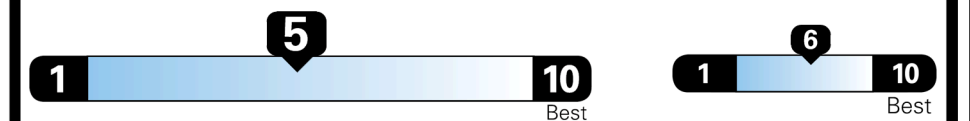

Fuel Economy & Greenhouse Gas Rating (tailpipe only) Smog Rating (tailpipe only)

Actual results will vary for many reasons, including driving conditions and how you drive and maintain your vehicle. The average new vehicle gets 29 MPG and costs $8,500 to fuel over 5 years. Cost estimates are based on 15,000 miles per year at $ 3.30 per gallon. MPGe is miles per gasoline gallon equivalent. Vehicle emissions are a significant cause of climate change and smog.

fueleconomy.gov

Calculate personalized estimates and compare vehicles