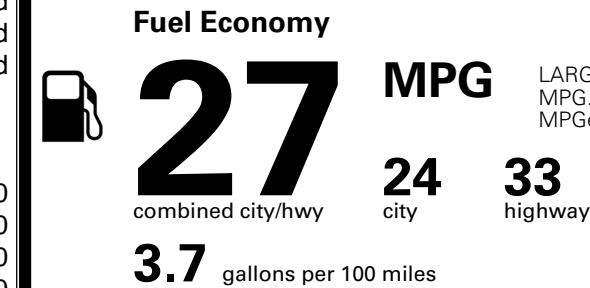

\$ 30,090.00

Included
 Included
 Included

\$495.00
 \$295.00
 \$200.00
 \$350.00

MSRP INCLUDING OPTIONS

\$ 31,430.00

INLAND FREIGHT AND HANDLING

\$ 1,245.00

TOTAL MANUFACTURER'S SUGGESTED RETAIL PRICE ▶

\$ 32,675.00

TOTAL ADDITIONAL WEIGHT: 8.7

EPA DOT Fuel Economy and Environment

Gasoline Vehicle

You spend \$750 more in fuel costs over 5 years compared to the average new vehicle.

Annual fuel cost \$1,850