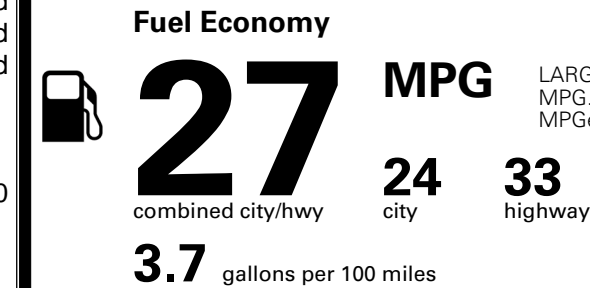

EPA DOT Fuel Economy and Environment

Gasoline Vehicle

You spend
$750
more in fuel costs
over 5 years
compared to the
average new vehicle.

Annual fuel cost
$1,850