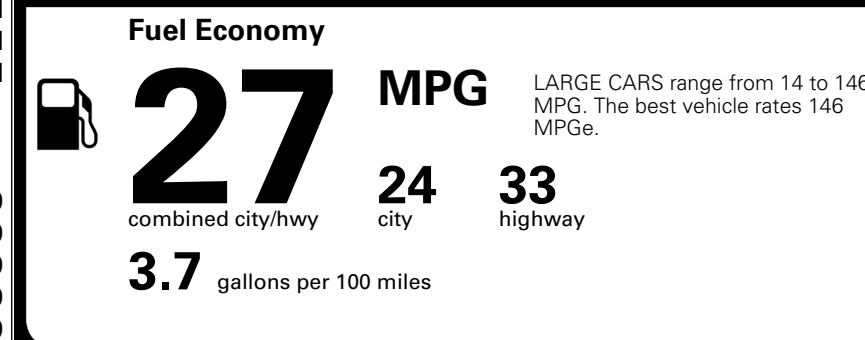

\$ 30,090.00

Included
 Included
 Included

\$495.00
 \$295.00
 \$200.00
 \$350.00
 \$45.00

MSRP INCLUDING OPTIONS

\$ 31,475.00

INLAND FREIGHT AND HANDLING

\$ 1,245.00

TOTAL MANUFACTURER'S SUGGESTED RETAIL PRICE ▶

\$ 32,720.00

TOTAL ADDITIONAL WEIGHT: 9.5

EPA DOT Fuel Economy and Environment

Gasoline Vehicle

You spend \$750 more in fuel costs over 5 years compared to the average new vehicle.

Annual fuel cost \$1,850