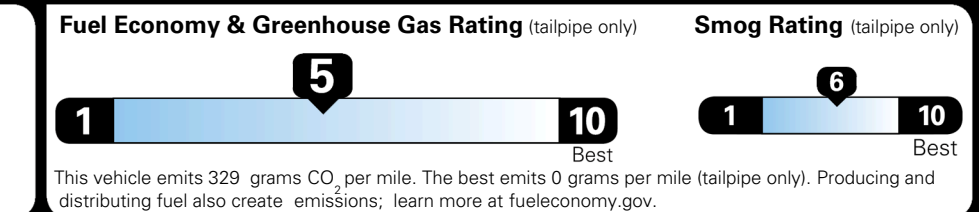

\$ 32,720.00

TOTAL ADDITIONAL WEIGHT: 9.5

EPA DOT Fuel Economy and Environment

Gasoline Vehicle

You spend \$750 more in fuel costs over 5 years compared to the average new vehicle.

Annual fuel cost \$1,850