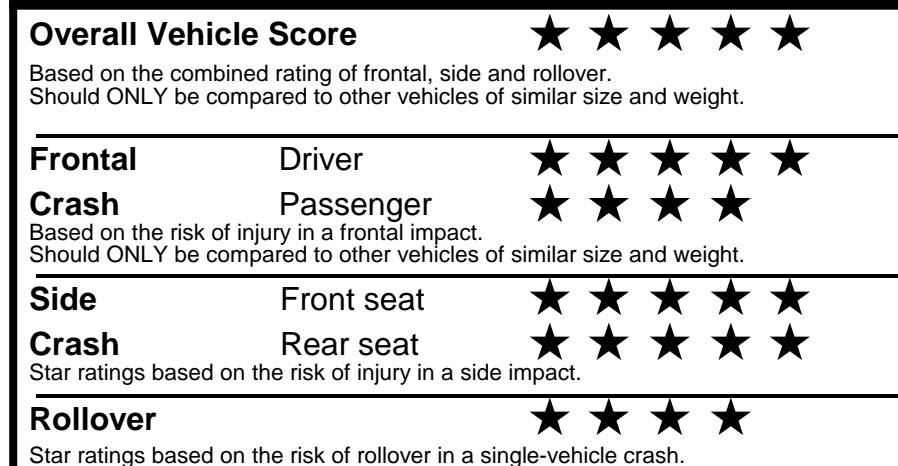

GOVERNMENT 5-STAR SAFETY RATINGS

PARTS CONTENT INFORMATION

FOR VEHICLES IN THIS CAR LINE U.S./CANADIAN PARTS CONTENT: 0 %

MAJOR SOURCES OF FOREIGN PARTS: KOREA: 90%

NOTE: PARTS CONTENT DOES NOT INCLUDE FINAL ASSEMBLY, DISTRIBUTION, OR OTHER NON-PARTS COSTS.

FOR THIS VEHICLE FINAL ASSEMBLY POINT: HWASUNG, KOREA

COUNTRY OF ORIGIN ENGINE (MOTOR): KOREA

TRANSMISSION: KOREA

Star ratings range from 1 to 5 stars (★★★★★) with 5 being the highest.
Source: National Highway Traffic Safety Administration (NHTSA).
www.safercar.gov or 1-888-327-4236

Manufacturer's suggested retail price includes Manufacturer's recommended pre-delivery service. License and title fees, state and local taxes and other dealer installed options and accessories are not included in the manufacturer's suggested retail price.