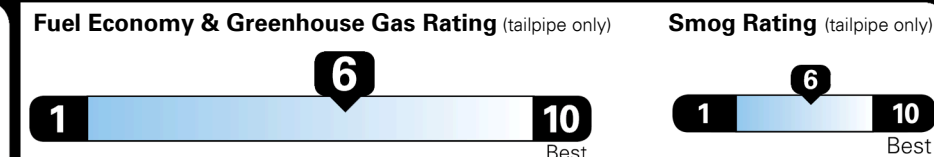

Actual results will vary for many reasons, including driving conditions and how you drive and maintain your vehicle. The average new vehicle gets 28 MPG and costs $9,500 to fuel over 5 years. Cost estimates are based on 15,000 miles per year at $ 3.50 per gallon. MPGe is miles per gasoline gallon equivalent. Vehicle emissions are a significant cause of climate change and smog.

fueleconomy.gov

Calculate personalized estimates and compare vehicles

GOVERNMENT 5-STAR SAFETY RATINGS

Overall Vehicle Score ★ ★ ★ ★ ★

Based on the combined rating of frontal, side and rollover. Should ONLY be compared to other vehicles of similar size and weight.

Frontal Driver ★ ★ ★ ★ ★

Crash Passenger ★ ★ ★ ★ ★

Based on the risk of injury in a frontal impact. Should ONLY be compared to other vehicles of similar size and weight.

Side Front seat ★ ★ ★ ★ ★

Crash Rear seat ★ ★ ★ ★ ★

Star ratings based on the risk of injury in a side impact.

Rollover ★ ★ ★ ★ ★

Star ratings based on the risk of rollover in a single-vehicle crash.

Star ratings range from 1 to 5 stars (★★★★★) with 5 being the highest.

Source: National Highway Traffic Safety Administration (NHTSA).

www.safercar.gov or 1-888-327-4236

Manufacturer's suggested retail price includes Manufacturer's recommended pre-delivery service. License and title fees, state and local taxes and other dealer installed options and accessories are not included in the manufacturer's suggested retail price.

PARTS CONTENT INFORMATION

FOR VEHICLES IN THIS CAR LINE U.S./CANADIAN PARTS CONTENT: 0 %

MAJOR SOURCES OF FOREIGN PARTS: KOREA: 95%

NOTE: PARTS CONTENT DOES NOT INCLUDE FINAL ASSEMBLY, DISTRIBUTION, OR OTHER NON-PARTS COSTS.

FOR THIS VEHICLE FINAL ASSEMBLY POINT: HWASUNG, KOREA

COUNTRY OF ORIGIN

ENGINE (MOTOR): KOREA

TRANSMISSION: KOREA

*Additional terms and conditions apply.

**Kia Connect may be currently unavailable for some Model Year 2022 and newer vehicles sold or purchased in Massachusetts; please see owners.kia.com for more information.

NOTE: When you purchase this vehicle, Kia America, Inc. collects personal information you provide to the dealership. For information on our collection and use of personal information and your rights, please see our Privacy Policy on www.kia.com.