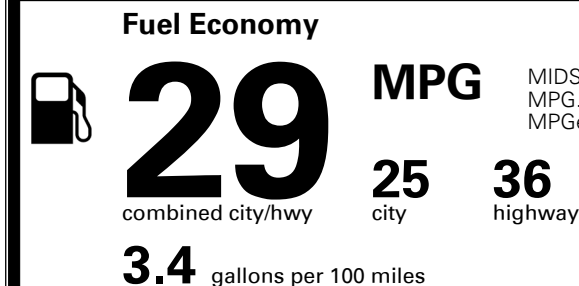

\$495.00  
 \$185.00  
 \$350.00

\$ 29,220.00

\$ 1,175.00

\$ 30,395.00

## EPA DOT Fuel Economy and Environment

Gasoline Vehicle

MIDSIZE CARS range from 15 to 140 MPG. The best vehicle rates 140 MPGe.

**You save \$500**  
 in fuel costs over 5 years compared to the average new vehicle.