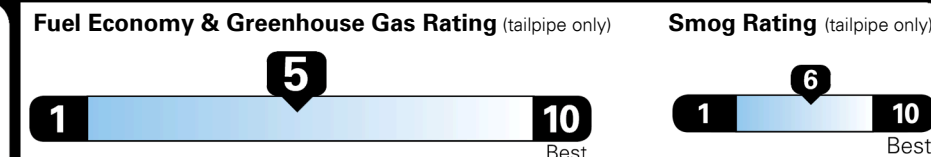

This vehicle emits 329 grams CO₂ per mile. The best emits 0 grams per mile (tailpipe only). Producing and distributing fuel also create emissions; learn more at fueleconomy.gov.

Actual results will vary for many reasons, including driving conditions and how you drive and maintain your vehicle. The average new vehicle gets 28 MPG and costs $9,500 to fuel over 5 years. Cost estimates are based on 15,000 miles per year at $ 3.50 per gallon. MPGe is miles per gasoline gallon equivalent. Vehicle emissions are a significant cause of climate change and smog.

fueleconomy.gov

Calculate personalized estimates and compare vehicles

GOVERNMENT 5-STAR SAFETY RATINGS

Overall Vehicle Score ★ ★ ★ ★ ★

Based on the combined rating of frontal, side and rollover. Should ONLY be compared to other vehicles of similar size and weight.

Frontal Driver ★ ★ ★ ★ ★

Crash Passenger ★ ★ ★ ★ ★

Based on the risk of injury in a frontal impact. Should ONLY be compared to other vehicles of similar size and weight.

Side Front seat ★ ★ ★ ★ ★

Crash Rear seat ★ ★ ★ ★ ★

Star ratings based on the risk of injury in a side impact.

Rollover ★ ★ ★ ★ ★

Star ratings based on the risk of rollover in a single-vehicle crash.

Star ratings range from 1 to 5 stars (★★★★★) with 5 being the highest.

Source: National Highway Traffic Safety Administration (NHTSA).

www.safercar.gov or 1-888-327-4236

Manufacturer's suggested retail price includes Manufacturer's recommended pre-delivery service. License and title fees, state and local taxes and other dealer installed options and accessories are not included in the manufacturer's suggested retail price.

PARTS CONTENT INFORMATION

FOR VEHICLES IN THIS CAR LINE U.S./CANADIAN PARTS CONTENT: 0 %

MAJOR SOURCES OF FOREIGN PARTS: KOREA: 95%

NOTE: PARTS CONTENT DOES NOT INCLUDE FINAL ASSEMBLY, DISTRIBUTION, OR OTHER NON-PARTS COSTS.

FOR THIS VEHICLE FINAL ASSEMBLY POINT: HWASUNG, KOREA

COUNTRY OF ORIGIN

ENGINE (MOTOR): KOREA

TRANSMISSION: KOREA

*Additional terms and conditions apply.

**Kia Connect may be currently unavailable for some Model Year 2022 and newer vehicles sold or purchased in Massachusetts; please see owners.kia.com for more information.

NOTE: When you purchase this vehicle, Kia America, Inc. collects personal information you provide to the dealership. For information on our collection and use of personal information and your rights, please see our Privacy Policy on www.kia.com.