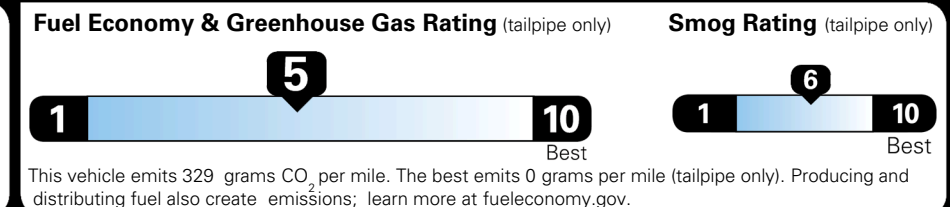

### EPA DOT Fuel Economy and Environment

Gasoline Vehicle

You spend  
**\$750**  
 more in fuel costs  
 over 5 years  
 compared to the  
 average new vehicle.

Annual fuel cost  
**\$1,850**

Actual results will vary for many reasons, including driving conditions and how you drive and maintain your vehicle. The average new vehicle gets 29 MPG and costs \$8,500 to fuel over 5 years. Cost estimates are based on 15,000 miles per year at \$ 3.30 per gallon. MPGe is miles per gasoline gallon equivalent. Vehicle emissions are a significant cause of climate change and smog.