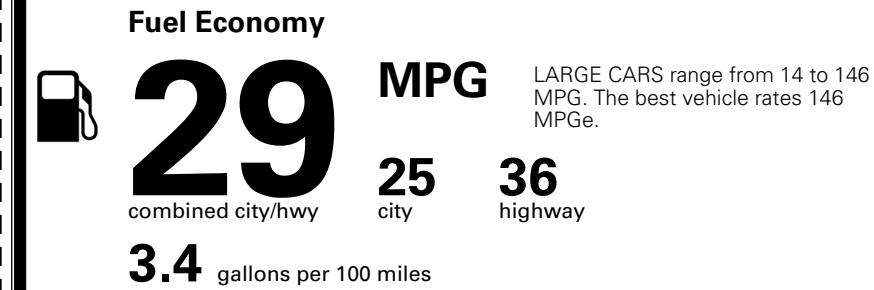

MSRP INCLUDING OPTIONS \$ 31,735.00

INLAND FREIGHT AND HANDLING \$ 1,245.00

TOTAL MANUFACTURER'S SUGGESTED RETAIL PRICE ▶

\$ 32,980.00

TOTAL ADDITIONAL WEIGHT: 8.7

EPA DOT Fuel Economy and Environment

Gasoline Vehicle