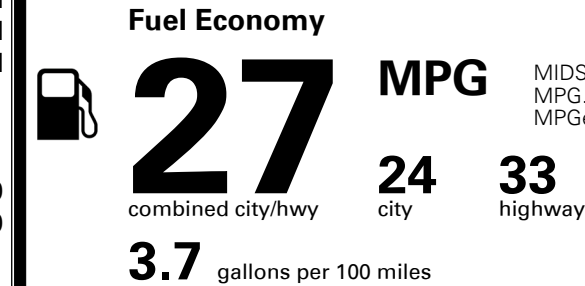

EPA DOT Fuel Economy and Environment

Gasoline Vehicle

MIDSIZE CARS range from 15 to 140 MPG. The best vehicle rates 140 MPGe.

You spend $250 more in fuel costs over 5 years compared to the average new vehicle.

Annual fuel cost
$1,950