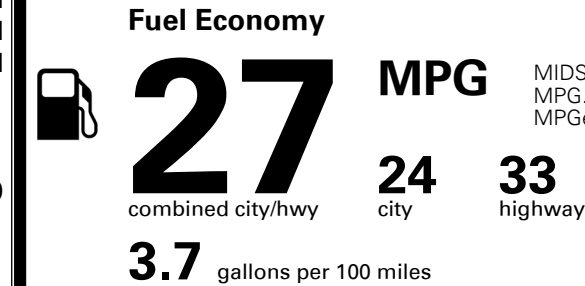

\$ 29,790.00

Included
 Included
 Included

\$185.00

MSRP INCLUDING OPTIONS

\$ 29,975.00

INLAND FREIGHT AND HANDLING

\$ 1,175.00

TOTAL MANUFACTURER'S SUGGESTED RETAIL PRICE ▶

\$ 31,150.00

TOTAL ADDITIONAL WEIGHT: 8.1

EPA DOT Fuel Economy and Environment

Gasoline Vehicle

MIDSIZE CARS range from 15 to 140 MPG. The best vehicle rates 140 MPGe.

You spend \$250 more in fuel costs over 5 years compared to the average new vehicle.