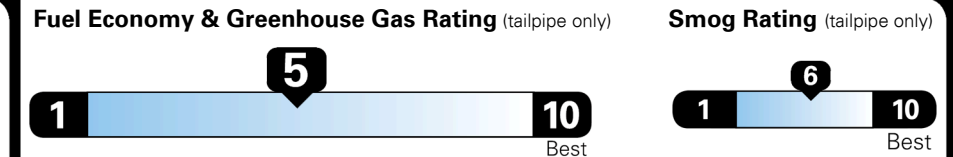

This vehicle emits 329 grams CO₂ per mile. The best emits 0 grams per mile (tailpipe only). Producing and distributing fuel also create emissions; learn more at fueleconomy.gov.

Actual results will vary for many reasons, including driving conditions and how you drive and maintain your vehicle. The average new vehicle gets 28 MPG and costs $9,500 to fuel over 5 years. Cost estimates are based on 15,000 miles per year at $ 3.50 per gallon. MPGe is miles per gasoline gallon equivalent. Vehicle emissions are a significant cause of climate change and smog.

fueleconomy.gov

Calculate personalized estimates and compare vehicles

GOVERNMENT 5-STAR SAFETY RATINGS

Overall Vehicle Score ★ ★ ★ ★ ★

Based on the combined rating of frontal, side and rollover. Should ONLY be compared to other vehicles of similar size and weight.

Frontal Driver ★ ★ ★ ★ ★

Crash Passenger ★ ★ ★ ★ ★

Based on the risk of injury in a frontal impact. Should ONLY be compared to other vehicles of similar size and weight.

Side Front seat ★ ★ ★ ★ ★

Crash Rear seat ★ ★ ★ ★ ★

Star ratings based on the risk of injury in a side impact.

Rollover ★ ★ ★ ★ ★

Star ratings based on the risk of rollover in a single-vehicle crash.

Star ratings range from 1 to 5 stars (★★★★★) with 5 being the highest.

Source: National Highway Traffic Safety Administration (NHTSA).

www.safercar.gov or 1-888-327-4236

Manufacturer's suggested retail price includes Manufacturer's recommended pre-delivery service. License and title fees, state and local taxes and other dealer installed options and accessories are not included in the manufacturer's suggested retail price.

PARTS CONTENT INFORMATION

FOR VEHICLES IN THIS CAR LINE U.S./CANADIAN PARTS CONTENT: 0 %

MAJOR SOURCES OF FOREIGN PARTS: KOREA: 95%

NOTE: PARTS CONTENT DOES NOT INCLUDE FINAL ASSEMBLY, DISTRIBUTION, OR OTHER NON-PARTS COSTS.

FOR THIS VEHICLE FINAL ASSEMBLY POINT: HWASUNG, KOREA

COUNTRY OF ORIGIN

ENGINE (MOTOR): KOREA

TRANSMISSION: KOREA