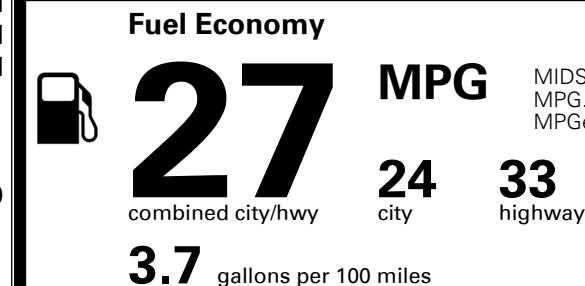

\$ 29,790.00

Included
 Included
 Included

\$185.00

MSRP INCLUDING OPTIONS

\$ 29,975.00

INLAND FREIGHT AND HANDLING

\$ 1,175.00

TOTAL MANUFACTURER'S SUGGESTED RETAIL PRICE ▶

\$ 31,150.00

TOTAL ADDITIONAL WEIGHT: 8.1

EPA DOT Fuel Economy and Environment

Gasoline Vehicle

MIDSIZE CARS range from 15 to 140 MPG. The best vehicle rates 140 MPGe.

You spend \$250 more in fuel costs over 5 years compared to the average new vehicle.