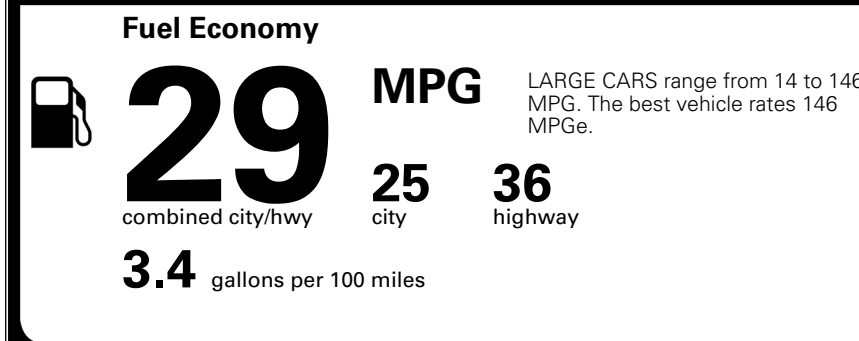

EPA DOT Fuel Economy and Environment

Gasoline Vehicle

You save $0
in fuel costs over 5 years compared to the average new vehicle.

Annual fuel cost $1,700