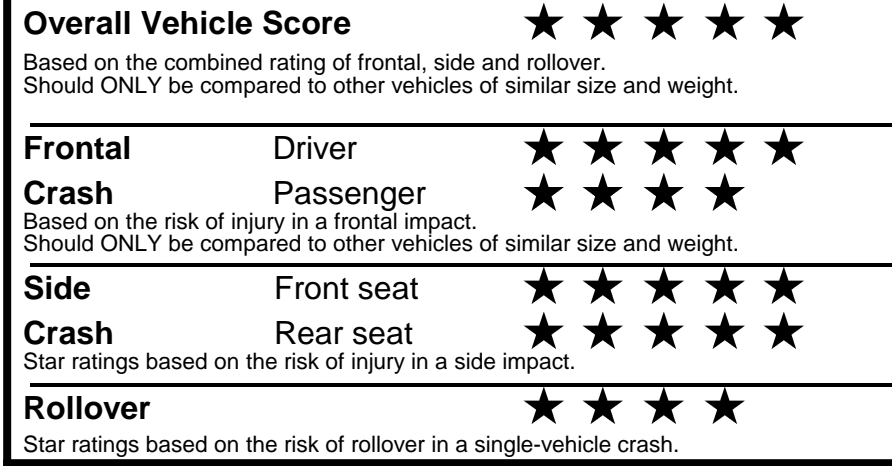

fueleconomy.gov
 Calculate personalized estimates and compare vehicles

Smartphone QR Code

GOVERNMENT 5-STAR SAFETY RATINGS

Star ratings range from 1 to 5 stars (★★★★★) with 5 being the highest.
 Source: National Highway Traffic Safety Administration (NHTSA).
www.safercar.gov or 1-888-327-4236