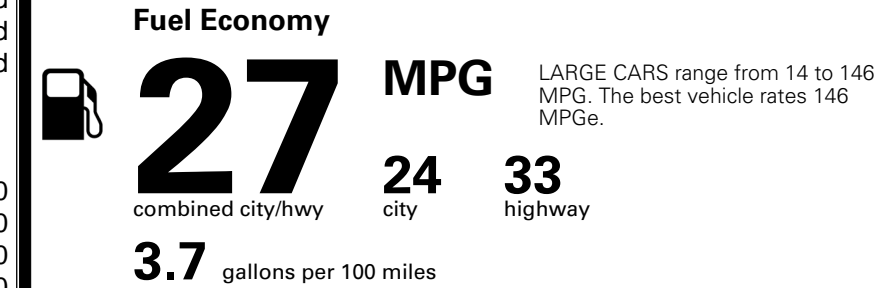

\$ 30,090.00

Included
 Included
 Included

\$495.00
 \$295.00
 \$200.00
 \$45.00

MSRP INCLUDING OPTIONS

\$ 31,125.00

INLAND FREIGHT AND HANDLING

\$ 1,245.00

TOTAL MANUFACTURER'S SUGGESTED RETAIL PRICE ▶

\$ 32,370.00

TOTAL ADDITIONAL WEIGHT: 8.1

EPA DOT Fuel Economy and Environment

Gasoline Vehicle

You spend
\$750
 more in fuel costs
 over 5 years
 compared to the
 average new vehicle.

Annual fuel cost
\$1,850