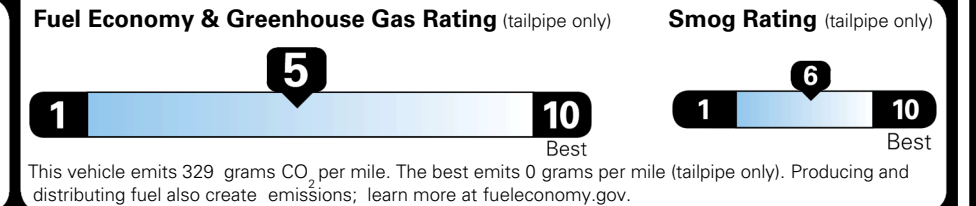

\$ 32,370.00

TOTAL ADDITIONAL WEIGHT: 8.1

EPA DOT Fuel Economy and Environment

Gasoline Vehicle

You spend
\$750
 more in fuel costs
 over 5 years
 compared to the
 average new vehicle.

Annual fuel cost
\$1,850