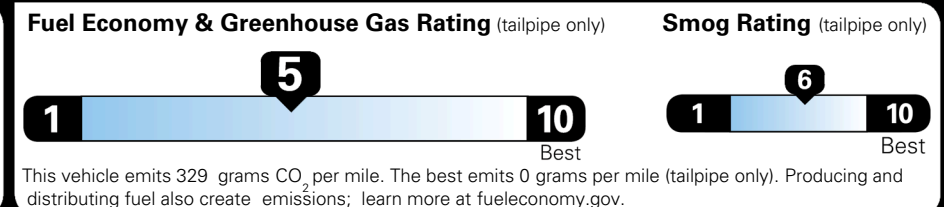

EPA DOT Fuel Economy and Environment

Gasoline Vehicle

You spend
\$750
 more in fuel costs
 over 5 years
 compared to the
 average new vehicle.

Annual fuel cost
\$1,850

Actual results will vary for many reasons, including driving conditions and how you drive and maintain your vehicle. The average new vehicle gets 29 MPG and costs \$8,500 to fuel over 5 years. Cost estimates are based on 15,000 miles per year at \$ 3.30 per gallon. MPGe is miles per gasoline gallon equivalent. Vehicle emissions are a significant cause of climate change and smog.