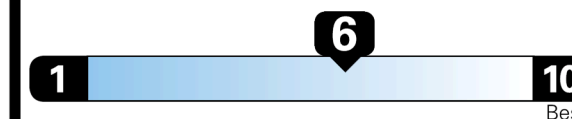

EPA DOT Fuel Economy and Environment

Gasoline Vehicle

Fuel Economy

29 MPG
combined city/hwy

25 MPG
city

36 MPG
highway

3.4 gallons per 100 miles

MIDSIZE CARS range from 15 to 140 MPG. The best vehicle rates 140 MPGe.

You save $500
in fuel costs over 5 years compared to the average new vehicle.

Annual fuel cost $1,800

Fuel Economy & Greenhouse Gas Rating (tailpipe only)