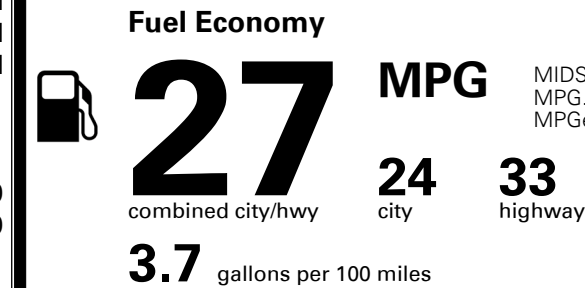

## EPA DOT Fuel Economy and Environment

Gasoline Vehicle

MIDSIZE CARS range from 15 to 140 MPG. The best vehicle rates 140 MPGe.

**You spend \$250 more in fuel costs over 5 years** compared to the average new vehicle.