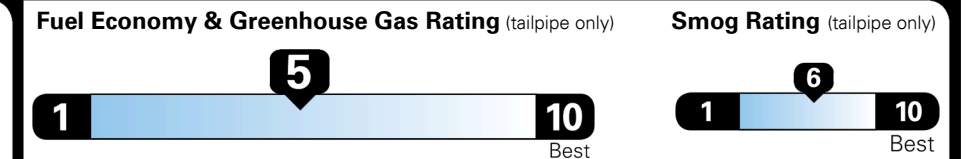

You spend
$750
more in fuel costs
over 5 years
compared to the
average new vehicle.

Annual fuel cost
$1,850