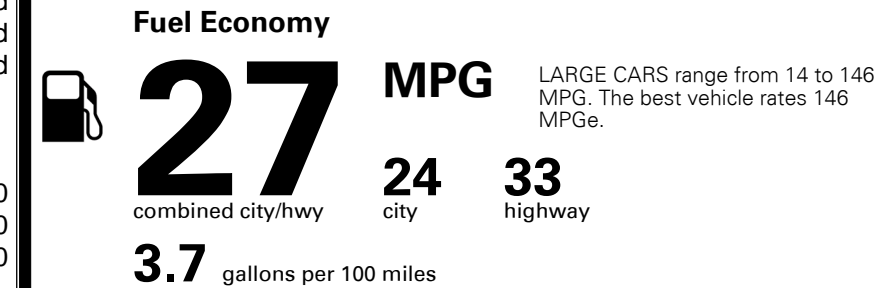

WARRANTY

10 Year/100,000 Mile Limited Powertrain Warranty
5 Year/60,000 Mile Limited Basic Warranty
5 Year/60,000 Mile Roadside Assistance

*Additional terms and conditions apply.
**Kia Connect may be currently unavailable for some Model Year 2022 and newer vehicles sold or purchased in Massachusetts; please see owners.kia.com for more information.
NOTE: When you purchase this vehicle, Kia America, Inc. collects personal information you provide to the dealership. For information on our collection and use of personal information and your rights, please see our Privacy Policy on www.kia.com.

MANUFACTURER'S SUGGESTED RETAIL PRICE ▶

COMPARE GT-LINE AWD FEATURES
Added to/in place of standard GT-Line FWD features
- All-Wheel Drive
- Heated Steering Wheel

ADDITIONAL INSTALLED EQUIPMENT:
(In addition to or in place of standard features)
Snow White Pearl Paint
GT-Line Red Interior Color Package
GT-Line Premium Package
- Panoramic Sunroof w/ Power Sunshade
- LED Interior Lighting
- Bose Premium Audio w/Active Sound Design
- 18" Black Finished Alloy Wheels, Unique Design

$ 29,990.00

Included
Included
Included

$495.00
$295.00
$2,200.00

MSRP INCLUDING OPTIONS

$ 32,980.00

INLAND FREIGHT AND HANDLING

$ 1,175.00

TOTAL MANUFACTURER'S SUGGESTED RETAIL PRICE ▶

$ 34,155.00

TOTAL ADDITIONAL WEIGHT:

EPA DOT Fuel Economy and Environment

Gasoline Vehicle

You spend
$750
more in fuel costs
over 5 years
compared to the
average new vehicle.

Annual fuel cost
$1,850