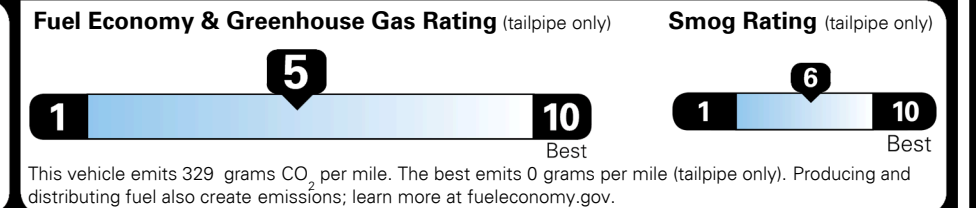

Actual results will vary for many reasons, including driving conditions and how you drive and maintain your vehicle. The average new vehicle gets 29 MPG and costs $8,500 to fuel over 5 years. Cost estimates are based on 15,000 miles per year at $ 3.30 per gallon. MPGe is miles per gasoline gallon equivalent. Vehicle emissions are a significant cause of climate change and smog.

fueleconomy.gov

Calculate personalized estimates and compare vehicles

GOVERNMENT 5-STAR SAFETY RATINGS

Overall Vehicle Score	Not Rated	
Based on the combined rating of frontal, side and rollover. Should ONLY be compared to other vehicles of similar size and weight.		
Frontal	Driver	Not Rated
Crash	Passenger	Not Rated
Based on the risk of injury in a frontal impact. Should ONLY be compared to other vehicles of similar size and weight.		
Side	Front seat	Not Rated
Crash	Rear seat	Not Rated
Star ratings based on the risk of injury in a side impact.		
Rollover	Not Rated	
Star ratings based on the risk of rollover in a single-vehicle crash.		

Star ratings range from 1 to 5 stars (★★★★★) with 5 being the highest.
Source: National Highway Traffic Safety Administration (NHTSA).
www.safercar.gov or 1-888-327-4236

Manufacturer's suggested retail price includes Manufacturer's recommended pre-delivery service. License and title fees, state and local taxes and other dealer installed options and accessories are not included in the manufacturer's suggested retail price.

PARTS CONTENT INFORMATION

FOR VEHICLES IN THIS CAR LINE U.S./CANADIAN PARTS CONTENT: 0 %

MAJOR SOURCES OF FOREIGN PARTS: KOREA: 90%

NOTE: PARTS CONTENT DOES NOT INCLUDE FINAL ASSEMBLY, DISTRIBUTION, OR OTHER NON-PARTS COSTS.

FOR THIS VEHICLE FINAL ASSEMBLY POINT: HWASUNG, KOREA

COUNTRY OF ORIGIN ENGINE (MOTOR): KOREA
TRANSMISSION: KOREA