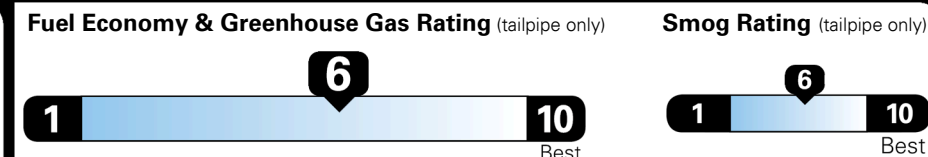

\$495.00
 \$2,200.00

\$ 31,085.00

\$ 1,175.00

\$ 32,260.00

EPA DOT Fuel Economy and Environment

Gasoline Vehicle

You save \$0
 in fuel costs over 5 years compared to the average new vehicle.

Annual fuel cost \$1,700