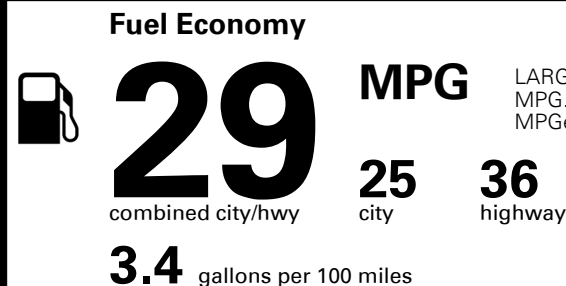

\$495.00
 \$2,200.00

\$ 31,085.00

\$ 1,175.00

\$ 32,260.00

EPA DOT Fuel Economy and Environment

Gasoline Vehicle

You save \$0
 in fuel costs over 5 years compared to the average new vehicle.

Annual fuel cost \$1,700