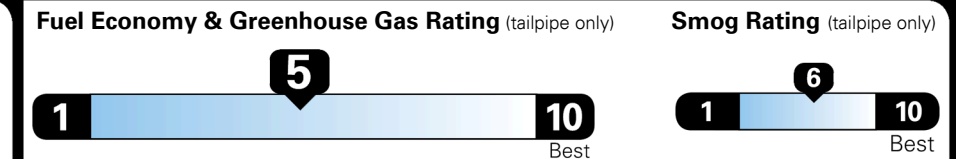

This vehicle emits 329 grams CO₂ per mile. The best emits 0 grams per mile (tailpipe only). Producing and distributing fuel also create emissions; learn more at fueleconomy.gov.

Actual results will vary for many reasons, including driving conditions and how you drive and maintain your vehicle. The average new vehicle gets 28 MPG and costs $9,500 to fuel over 5 years. Cost estimates are based on 15,000 miles per year at $ 3.50 per gallon. MPGe is miles per gasoline gallon equivalent. Vehicle emissions are a significant cause of climate change and smog.

fueleconomy.gov

Calculate personalized estimates and compare vehicles

GOVERNMENT 5-STAR SAFETY RATINGS

Overall Vehicle Score ★ ★ ★ ★ ★

Based on the combined rating of frontal, side and rollover. Should ONLY be compared to other vehicles of similar size and weight.

Frontal Driver ★ ★ ★ ★ ★

Crash Passenger ★ ★ ★ ★ ★

Based on the risk of injury in a frontal impact. Should ONLY be compared to other vehicles of similar size and weight.

Side Front seat ★ ★ ★ ★ ★

Crash Rear seat ★ ★ ★ ★ ★

Star ratings based on the risk of injury in a side impact.

Rollover ★ ★ ★ ★ ★

Star ratings based on the risk of rollover in a single-vehicle crash.

Star ratings range from 1 to 5 stars (★★★★★) with 5 being the highest.

Source: National Highway Traffic Safety Administration (NHTSA).

www.safercar.gov or 1-888-327-4236

Manufacturer's suggested retail price includes Manufacturer's recommended pre-delivery service. License and title fees, state and local taxes and other dealer installed options and accessories are not included in the manufacturer's suggested retail price.

PARTS CONTENT INFORMATION

FOR VEHICLES IN THIS CAR LINE U.S./CANADIAN PARTS CONTENT: 0 %

MAJOR SOURCES OF FOREIGN PARTS: KOREA: 95%

NOTE: PARTS CONTENT DOES NOT INCLUDE FINAL ASSEMBLY, DISTRIBUTION, OR OTHER NON-PARTS COSTS.

FOR THIS VEHICLE FINAL ASSEMBLY POINT: HWASUNG, KOREA

COUNTRY OF ORIGIN

ENGINE (MOTOR): KOREA

TRANSMISSION: KOREA