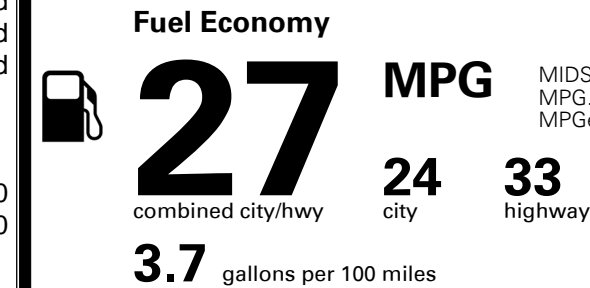

TOTAL MANUFACTURER'S SUGGESTED RETAIL PRICE ▶

\$ 33,645.00

TOTAL ADDITIONAL WEIGHT: 8.1

EPA DOT Fuel Economy and Environment

Gasoline Vehicle

MIDSIZE CARS range from 15 to 140 MPG. The best vehicle rates 140 MPGe.