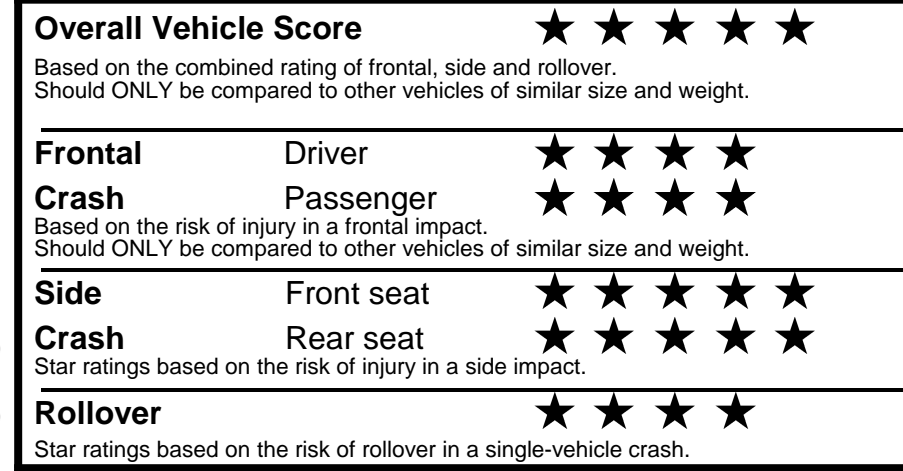

fueleconomy.gov

Calculate personalized estimates and compare vehicles

GOVERNMENT 5-STAR SAFETY RATINGS

Star ratings range from 1 to 5 stars (★★★★★) with 5 being the highest.
 Source: National Highway Traffic Safety Administration (NHTSA).
www.safercar.gov or 1-888-327-4236