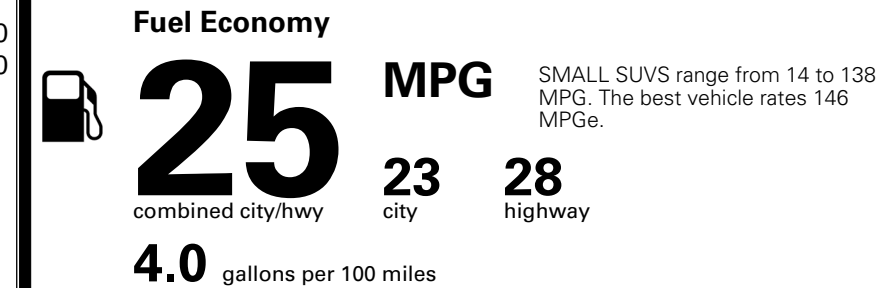

MSRP INCLUDING OPTIONS

\$ 37,900.00

INLAND FREIGHT AND HANDLING

\$ 1,495.00

TOTAL MANUFACTURER'S SUGGESTED RETAIL PRICE ▶

\$ 39,395.00

*Additional terms and conditions apply.
 **Kia Connect may be currently unavailable for some Model Year 2022 and newer vehicles sold or purchased in Massachusetts; please see owners.kia.com for more information.
 NOTE: When you purchase this vehicle, Kia America, Inc. collects personal information you provide to the dealership. For information on our collection and use of personal information and your rights, please see our Privacy Policy on www.kia.com.

TOTAL ADDITIONAL WEIGHT: 8.0

EPA DOT Fuel Economy and Environment

Gasoline Vehicle

You spend
\$1,500
 more in fuel costs
 over 5 years
 compared to the
 average new vehicle.

Annual fuel cost
\$2,000

Actual results will vary for many reasons, including driving conditions and how you drive and maintain your vehicle. The average new vehicle gets 29 MPG and costs \$8,500 to fuel over 5 years. Cost estimates are based on 15,000 miles per year at \$ 3.30 per gallon. MPGe is miles per gasoline gallon equivalent. Vehicle emissions are a significant cause of climate change and smog.