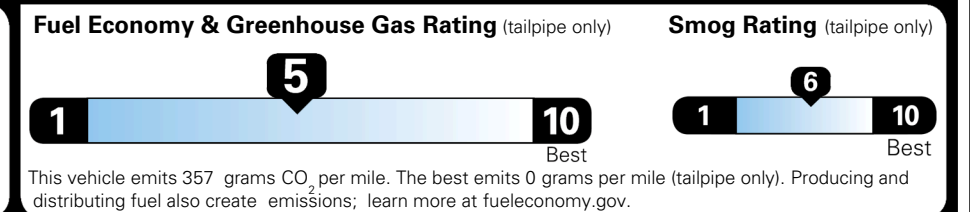

TOTAL ADDITIONAL WEIGHT: 8.0

EPA DOT Fuel Economy and Environment

Gasoline Vehicle

You spend
\$1,500
 more in fuel costs
 over 5 years
 compared to the
 average new vehicle.

Annual fuel cost
\$2,000

Actual results will vary for many reasons, including driving conditions and how you drive and maintain your vehicle. The average new vehicle gets 29 MPG and costs \$8,500 to fuel over 5 years. Cost estimates are based on 15,000 miles per year at \$ 3.30 per gallon. MPGe is miles per gasoline gallon equivalent. Vehicle emissions are a significant cause of climate change and smog.