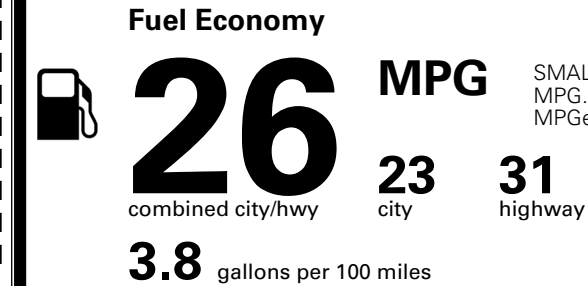

TOTAL ADDITIONAL WEIGHT: 8.0

EPA DOT Fuel Economy and Environment

Gasoline Vehicle

SMALL SUVs range from 14 to 125 MPG. The best vehicle rates 146 MPGe.

You spend
\$1,000
 more in fuel costs
 over 5 years
 compared to the
 average new vehicle.