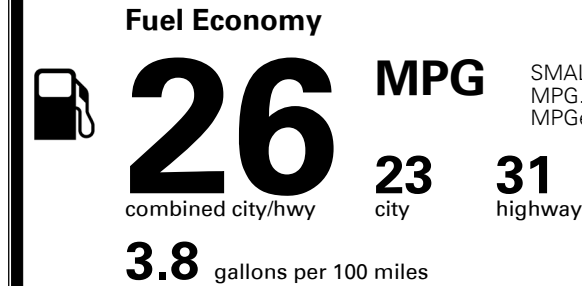

EPA DOT Fuel Economy and Environment

Gasoline Vehicle

SMALL SUVs range from 14 to 118 MPG. The best vehicle rates 140 MPGe.

You spend $500 more in fuel costs over 5 years compared to the average new vehicle.

Annual fuel cost $2,000