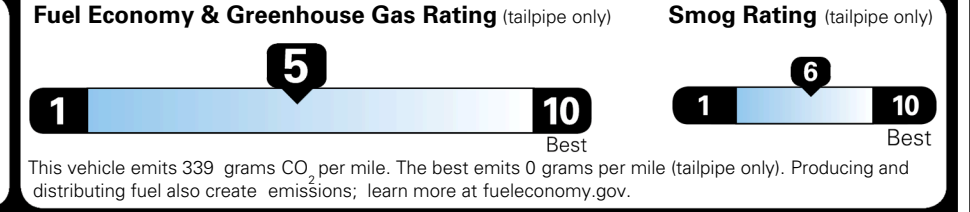

TOTAL ADDITIONAL WEIGHT: 11.5

EPA DOT Fuel Economy and Environment

Gasoline Vehicle

You spend \$1,000 more in fuel costs over 5 years compared to the average new vehicle.

Annual fuel cost \$1,900

Actual results will vary for many reasons, including driving conditions and how you drive and maintain your vehicle. The average new vehicle gets 29 MPG and costs \$8,500 to fuel over 5 years. Cost estimates are based on 15,000 miles per year at \$ 3.30 per gallon. MPGe is miles per gasoline gallon equivalent. Vehicle emissions are a significant cause of climate change and smog.