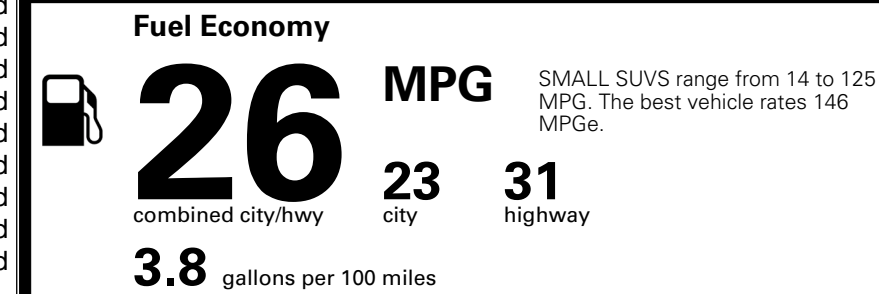

TOTAL ADDITIONAL WEIGHT: 11.5

EPA DOT Fuel Economy and Environment

Gasoline Vehicle

You spend \$1,000 more in fuel costs over 5 years compared to the average new vehicle.

Annual fuel cost \$1,900

Actual results will vary for many reasons, including driving conditions and how you drive and maintain your vehicle. The average new vehicle gets 29 MPG and costs \$8,500 to fuel over 5 years. Cost estimates are based on 15,000 miles per year at \$ 3.30 per gallon. MPGe is miles per gasoline gallon equivalent. Vehicle emissions are a significant cause of climate change and smog.