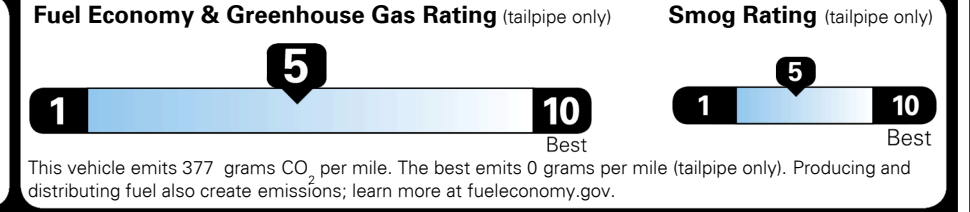

You spend
$1,250
more in fuel costs
over 5 years
compared to the
average new vehicle.

Annual fuel cost
$1,850

Actual results will vary for many reasons, including driving conditions and how you drive and maintain your vehicle. The average new vehicle gets 28 MPG and costs $8,000 to fuel over 5 years. Cost estimates are based on 15,000 miles per year at $ 2.95 per gallon. MPGe is miles per gasoline gallon equivalent. Vehicle emissions are a significant cause of climate change and smog.

fuel economy.gov

Calculate personalized estimates and compare vehicles