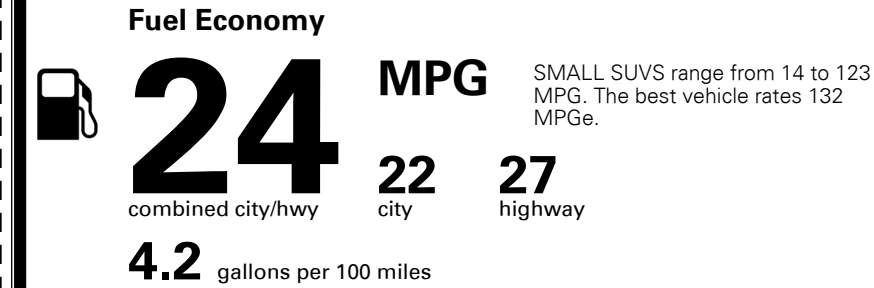

EPA DOT Fuel Economy and Environment

Gasoline Vehicle