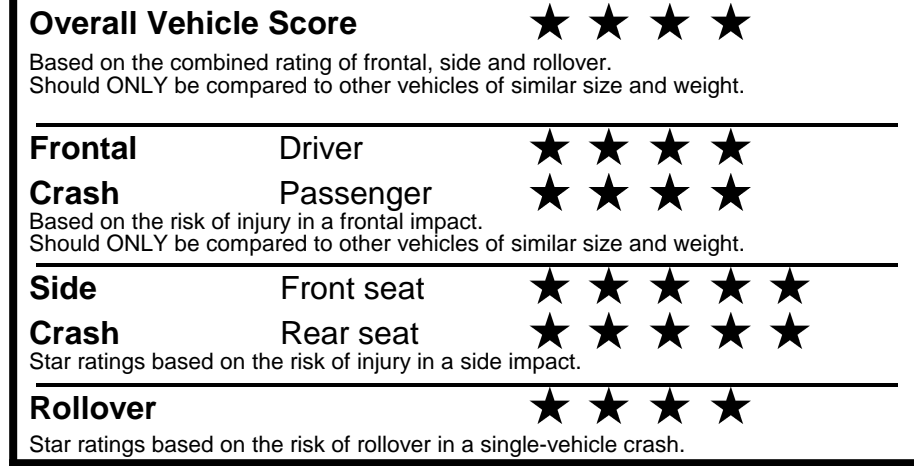

GOVERNMENT 5-STAR SAFETY RATINGS

Star ratings range from 1 to 5 stars (★★★★★) with 5 being the highest.
Source: National Highway Traffic Safety Administration (NHTSA).
www.safercar.gov or 1-888-327-4236

Manufacturer's suggested retail price includes Manufacturer's recommended pre-delivery service. License and title fees, state and local taxes and other dealer installed options and accessories are not included in the manufacturer's suggested retail price.

PARTS CONTENT INFORMATION

FOR VEHICLES IN THIS CAR LINE U.S./CANADIAN PARTS CONTENT: 55 %

MAJOR SOURCES OF FOREIGN PARTS: KOREA: 35%

NOTE: PARTS CONTENT DOES NOT INCLUDE FINAL ASSEMBLY, DISTRIBUTION, OR OTHER NON-PARTS COSTS.

FOR THIS VEHICLE FINAL ASSEMBLY POINT: WEST POINT, GA, USA

COUNTRY OF ORIGIN
ENGINE: USA
TRANSMISSION: KOREA

*Additional terms and conditions apply.
**Kia Connect may be currently unavailable for Model Year 2022 and newer vehicles sold or purchased in Massachusetts; please see owners.kia.com for updates on availability.
NOTE: When you purchase this vehicle, Kia America, Inc. collects personal information you provide to the dealership. For information on our collection and use of personal information and your rights, please see our Privacy Policy on www.kia.com.