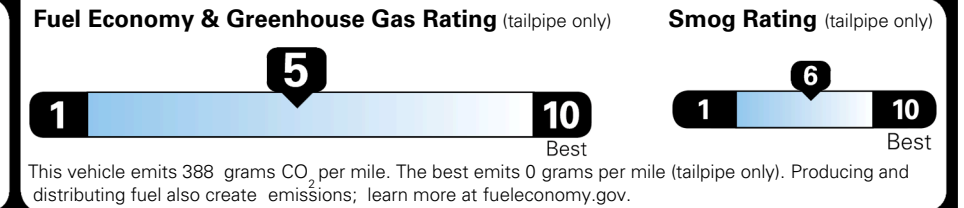

EPA DOT Fuel Economy and Environment

Gasoline Vehicle

You spend \$2,250 more in fuel costs over 5 years compared to the average new vehicle.

Annual fuel cost \$2,150

Actual results will vary for many reasons, including driving conditions and how you drive and maintain your vehicle. The average new vehicle gets 29 MPG and costs \$8,500 to fuel over 5 years. Cost estimates are based on 15,000 miles per year at \$ 3.30 per gallon. MPGe is miles per gasoline gallon equivalent. Vehicle emissions are a significant cause of climate change and smog.