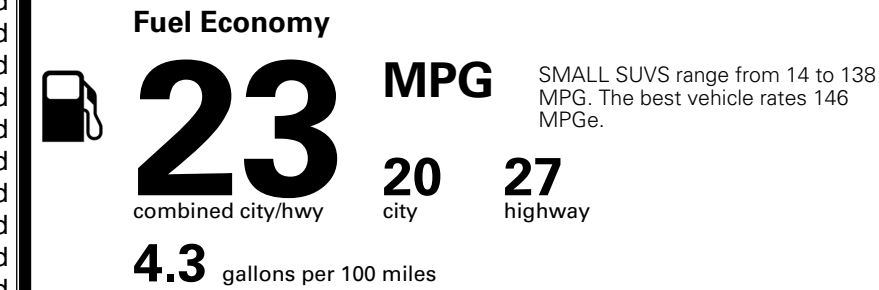

EPA DOT Fuel Economy and Environment

Gasoline Vehicle

You spend $2,250 more in fuel costs over 5 years compared to the average new vehicle.

Annual fuel cost $2,150