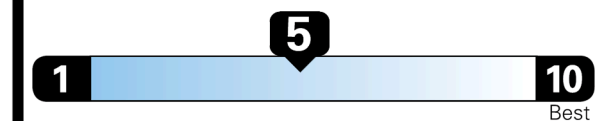

EPA DOT Fuel Economy and Environment

Gasoline Vehicle

Fuel Economy
23 MPG
combined city/hwy
4.3 gallons per 100 miles

SMALL SUVs range from 14 to 118 MPG. The best vehicle rates 140 MPGe.

20 city
27 highway

You spend $2,000 more in fuel costs over 5 years compared to the average new vehicle.

Annual fuel cost $2,300

Fuel Economy & Greenhouse Gas Rating (tailpipe only)