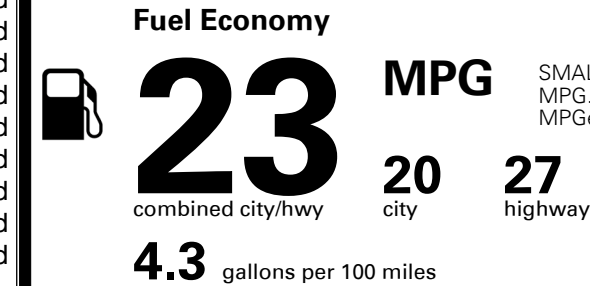

TOTAL ADDITIONAL WEIGHT: 10.1

EPA DOT Fuel Economy and Environment

Gasoline Vehicle

SMALL SUVs range from 14 to 118 MPG. The best vehicle rates 140 MPGe.

You spend
\$2,000
 more in fuel costs
 over 5 years
 compared to the
 average new vehicle.