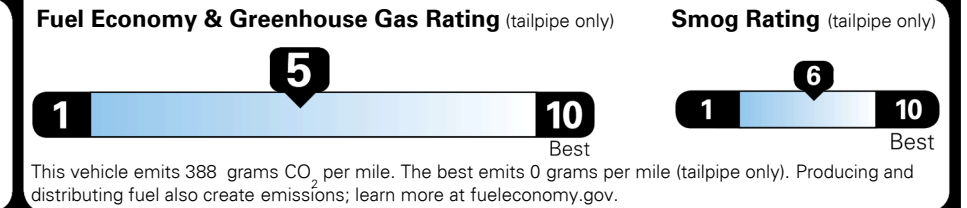

EPA DOT Fuel Economy and Environment

Gasoline Vehicle

Fuel Economy

23 MPG
combined city/hwy

20 MPG
city

27 MPG
highway

4.3 gallons per 100 miles

SMALL SUVs range from 14 to 125 MPG. The best vehicle rates 146 MPGe.

You spend $2,250 more in fuel costs over 5 years compared to the average new vehicle.

Annual fuel cost $2,150