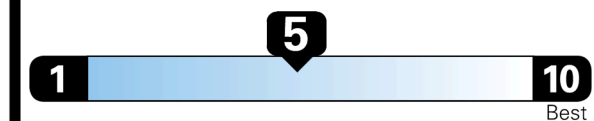

EPA DOT Fuel Economy and Environment

Gasoline Vehicle

Fuel Economy

23 MPG
combined city/hwy

20 MPG
city

29 MPG
highway

4.3 gallons per 100 miles

SMALL SUVs range from 14 to 118 MPG. The best vehicle rates 140 MPGe.

You spend $2,000 more in fuel costs over 5 years compared to the average new vehicle.

Annual fuel cost $2,350

Fuel Economy & Greenhouse Gas Rating (tailpipe only)