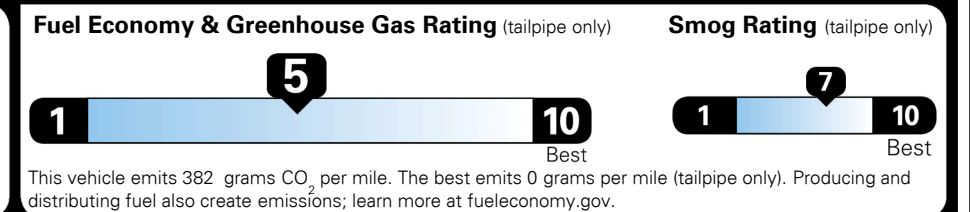

TOTAL ADDITIONAL WEIGHT: 7.5

EPA DOT Fuel Economy and Environment

Gasoline Vehicle

You spend \$2,000 more in fuel costs over 5 years compared to the average new vehicle.

Annual fuel cost \$2,350

Actual results will vary for many reasons, including driving conditions and how you drive and maintain your vehicle. The average new vehicle gets 28 MPG and costs \$9,750 to fuel over 5 years. Cost estimates are based on 15,000 miles per year at \$ 3.60 per gallon. MPGe is miles per gasoline gallon equivalent. Vehicle emissions are a significant cause of climate change and smog.