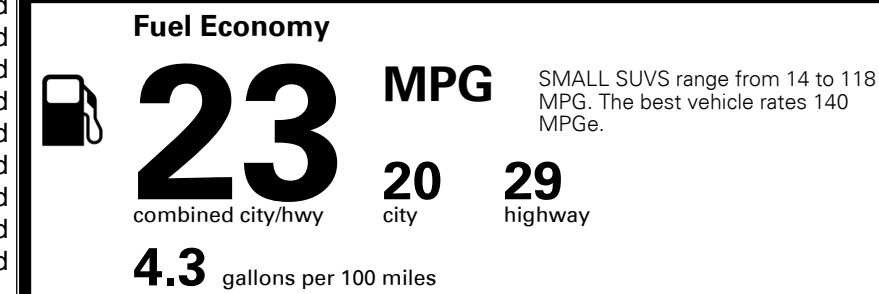

TOTAL ADDITIONAL WEIGHT: 7.5

EPA DOT Fuel Economy and Environment

Gasoline Vehicle

You spend \$2,000 more in fuel costs over 5 years compared to the average new vehicle.

Annual fuel cost \$2,350

Actual results will vary for many reasons, including driving conditions and how you drive and maintain your vehicle. The average new vehicle gets 28 MPG and costs \$9,750 to fuel over 5 years. Cost estimates are based on 15,000 miles per year at \$ 3.60 per gallon. MPGe is miles per gasoline gallon equivalent. Vehicle emissions are a significant cause of climate change and smog.