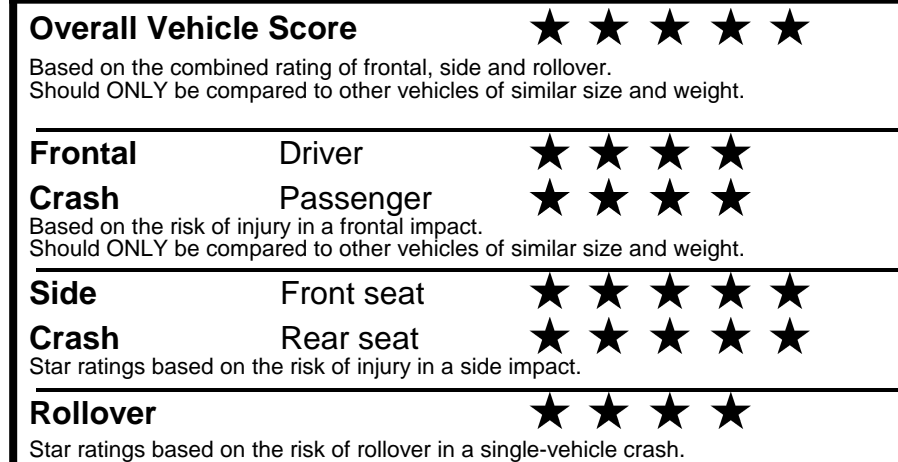

fueleconomy.gov

Calculate personalized estimates and compare vehicles

GOVERNMENT 5-STAR SAFETY RATINGS

Star ratings range from 1 to 5 stars (★★★★★) with 5 being the highest.
 Source: National Highway Traffic Safety Administration (NHTSA).
www.safercar.gov or 1-888-327-4236