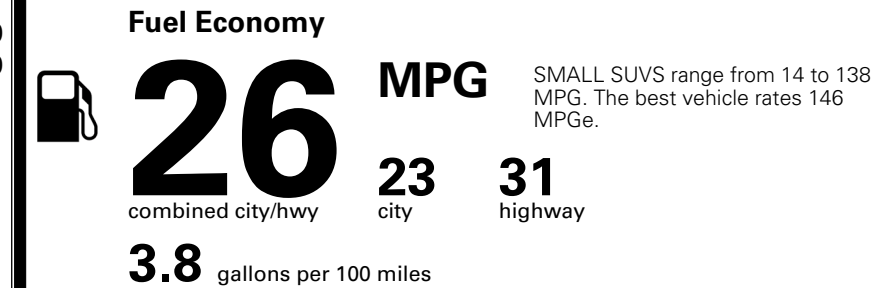

MSRP INCLUDING OPTIONS \$ 33,150.00

INLAND FREIGHT AND HANDLING \$ 1,495.00

TOTAL MANUFACTURER'S SUGGESTED RETAIL PRICE ▶ \$ 34,645.00

TOTAL ADDITIONAL WEIGHT: 10.1

*Additional terms and conditions apply.
 **Kia Connect may be currently unavailable for some Model Year 2022 and newer vehicles sold or purchased in Massachusetts; please see owners.kia.com for more information.
 NOTE: When you purchase this vehicle, Kia America, Inc. collects personal information you provide to the dealership. For information on our collection and use of personal information and your rights, please see our Privacy Policy on www.kia.com.

EPA DOT Fuel Economy and Environment

Gasoline Vehicle

You spend \$1,000 more in fuel costs over 5 years
 compared to the average new vehicle.

Annual fuel cost \$1,900

Actual results will vary for many reasons, including driving conditions and how you drive and maintain your vehicle. The average new vehicle gets 29 MPG and costs \$8,500 to fuel over 5 years. Cost estimates are based on 15,000 miles per year at \$ 3.30 per gallon. MPGe is miles per gasoline gallon equivalent. Vehicle emissions are a significant cause of climate change and smog.