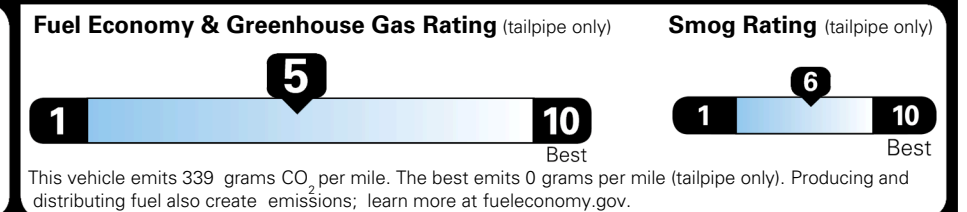

MSRP INCLUDING OPTIONS \$ 33,150.00

INLAND FREIGHT AND HANDLING \$ 1,495.00

TOTAL MANUFACTURER'S SUGGESTED RETAIL PRICE ▶ \$ 34,645.00

TOTAL ADDITIONAL WEIGHT: 10.1

*Additional terms and conditions apply.
 **Kia Connect may be currently unavailable for some Model Year 2022 and newer vehicles sold or purchased in Massachusetts; please see owners.kia.com for more information.
 NOTE: When you purchase this vehicle, Kia America, Inc. collects personal information you provide to the dealership. For information on our collection and use of personal information and your rights, please see our Privacy Policy on www.kia.com.

EPA DOT Fuel Economy and Environment

Gasoline Vehicle

You spend \$1,000 more in fuel costs over 5 years
 compared to the average new vehicle.

Annual fuel cost \$1,900

Actual results will vary for many reasons, including driving conditions and how you drive and maintain your vehicle. The average new vehicle gets 29 MPG and costs \$8,500 to fuel over 5 years. Cost estimates are based on 15,000 miles per year at \$ 3.30 per gallon. MPGe is miles per gasoline gallon equivalent. Vehicle emissions are a significant cause of climate change and smog.