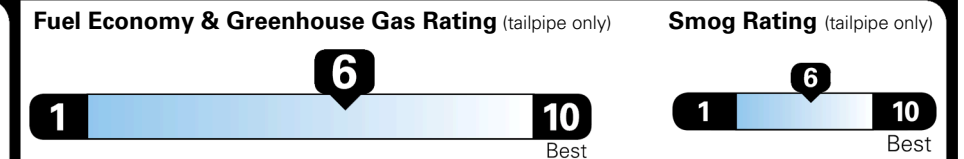

This vehicle emits 281 grams CO₂ per mile. The best emits 0 grams per mile (tailpipe only). Producing and distributing fuel also create emissions; learn more at fueleconomy.gov.

Actual results will vary for many reasons, including driving conditions and how you drive and maintain your vehicle. The average new vehicle gets 29 MPG and costs $8,000 to fuel over 5 years. Cost estimates are based on 15,000 miles per year at $ 3.10 per gallon. MPGe is miles per gasoline gallon equivalent. Vehicle emissions are a significant cause of climate change and smog.

fueleconomy.gov

Calculate personalized estimates and compare vehicles

GOVERNMENT 5-STAR SAFETY RATINGS

Overall Vehicle Score Not Rated

Based on the combined rating of frontal, side and rollover. Should ONLY be compared to other vehicles of similar size and weight.

Frontal Driver Not Rated

Crash Passenger Not Rated

Based on the risk of injury in a frontal impact. Should ONLY be compared to other vehicles of similar size and weight.

Side Front seat Not Rated

Crash Rear seat Not Rated

Star ratings based on the risk of injury in a side impact.

Rollover Not Rated

Star ratings based on the risk of rollover in a single-vehicle crash.

Star ratings range from 1 to 5 stars (★★★★★) with 5 being the highest.

Source: National Highway Traffic Safety Administration (NHTSA).

www.safercar.gov or 1-888-327-4236

Manufacturer's suggested retail price includes Manufacturer's recommended pre-delivery service. License and title fees, state and local taxes and other dealer installed options and accessories are not included in the manufacturer's suggested retail price.

PARTS CONTENT INFORMATION

FOR VEHICLES IN THIS CAR LINE U.S./CANADIAN PARTS CONTENT: 45 %

MAJOR SOURCES OF FOREIGN PARTS: KOREA: 40%

NOTE: PARTS CONTENT DOES NOT INCLUDE FINAL ASSEMBLY, DISTRIBUTION, OR OTHER NON-PARTS COSTS.

FOR THIS VEHICLE FINAL ASSEMBLY POINT: WEST POINT, GA, USA

COUNTRY OF ORIGIN

ENGINE (MOTOR): KOREA

TRANSMISSION: MEXICO