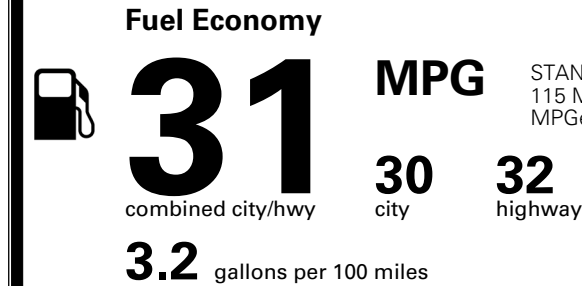

EPA DOT Fuel Economy and Environment

Gasoline Vehicle

STANDARD SUVS range from 13 to 115 MPG. The best vehicle rates 146 MPGe.

You save $500
in fuel costs over 5 years compared to the average new vehicle.

Annual fuel cost
$1,500