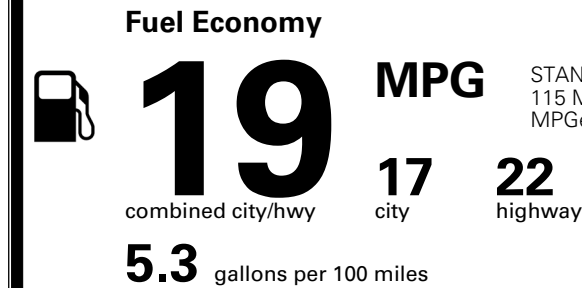

\$995.00
 \$250.00

MSRP INCLUDING OPTIONS

\$ 58,035.00

INLAND FREIGHT AND HANDLING

\$ 1,545.00

TOTAL MANUFACTURER'S SUGGESTED RETAIL PRICE ▶

\$ 59,580.00

TOTAL ADDITIONAL WEIGHT: 7.2

EPA DOT Fuel Economy and Environment

Gasoline Vehicle

STANDARD SUVs range from 13 to 115 MPG. The best vehicle rates 146 MPGe.

You spend
\$4,250
 more in fuel costs
 over 5 years
 compared to the
 average new vehicle.

Annual fuel cost
\$2,450

Fuel Economy & Greenhouse Gas Rating (tailpipe only)

Smog Rating (tailpipe only)

This vehicle emits 467 grams CO₂ per mile. The best emits 0 grams per mile (tailpipe only). Producing and distributing fuel also create emissions; learn more at fueleconomy.gov.