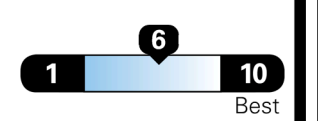

Smog Rating (tailpipe only)

This vehicle emits 467 grams CO₂ per mile. The best emits 0 grams per mile (tailpipe only). Producing and distributing fuel also create emissions; learn more at fueleconomy.gov.

Actual results will vary for many reasons, including driving conditions and how you drive and maintain your vehicle. The average new vehicle gets 29 MPG and costs $8,500 to fuel over 5 years. Cost estimates are based on 15,000 miles per year at $ 3.30 per gallon. MPGe is miles per gasoline gallon equivalent. Vehicle emissions are a significant cause of climate change and smog.

fueleconomy.gov

Calculate personalized estimates and compare vehicles