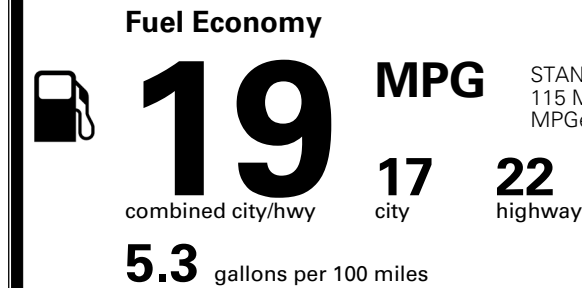

\$495.00
 \$255.00

MSRP INCLUDING OPTIONS

\$ 57,540.00

INLAND FREIGHT AND HANDLING

\$ 1,545.00

TOTAL MANUFACTURER'S SUGGESTED RETAIL PRICE ▶

\$ 59,085.00

TOTAL ADDITIONAL WEIGHT:

EPA DOT Fuel Economy and Environment

Gasoline Vehicle

STANDARD SUVs range from 12 to 115 MPG. The best vehicle rates 146 MPGe.

You spend
\$4,500
 more in fuel costs
 over 5 years
 compared to the
 average new vehicle.

Annual fuel cost
\$2,600

Fuel Economy & Greenhouse Gas Rating (tailpipe only)

Smog Rating (tailpipe only)

This vehicle emits 467 grams CO₂ per mile. The best emits 0 grams per mile (tailpipe only). Producing and distributing fuel also create emissions; learn more at fueleconomy.gov.