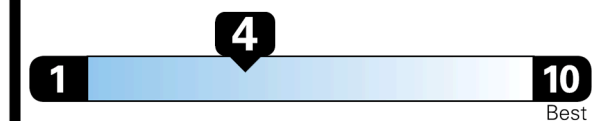

2027 TELLURIDE X-PRO SX-PRESTIGE AWD

MODEL/OPT.CODE: JAC44B5 / 10
EXTERIOR COLOR: GLACIAL WHITE PEARL
INTERIOR COLOR: BLACK
VEHICLE ID NUMBER: 5XYPLES15VG003602
PORT OF ENTRY: WEST POINT

Sold To: KS019
Oakes Kia of Olathe
130 North Fir Street
Olathe KS 66061

Ship To: KS019

STANDARD FEATURES

STANDARD SX-PRESTIGE AWD FEATURES

MECHANICAL
2.5L Turbo Engine; 274hp & 311 lb-ft Torque
8-Speed Automatic Transmission
All-Wheel Drive w/ Terrain Mode
Self-Leveling Rear Suspension

ADVANCED DRIVER-ASSISTANCE SYSTEMS

Forward Collision-Avoidance Assist 2
Blind-Spot Collision-Avoidance Assist
Rear Cross-Traffic Collision-Avoidance Assist
Lane Keeping Assist & Lane Following Assist 2
Safe Exit Assist & Highway Driving Assist 2
Parking Distance Warning - Forward / Reverse / Side
Parking Collision-Avoidance Assist - Reverse
Surround View Monitor & Blind-Spot View Monitor
Remote Smart Parking Assist
Navigation-Based Smart Cruise Control-Curve

SAFETY

Dual Front Advanced Airbags & Driver's Knee Airbag
Dual Front and Rear Seat-Mounted Side Airbags
Front Center & Full-Length Curtain Airbags

INTERIOR, COMFORT & CONVENIENCE

Dual 12.3" Screen Panoramic Display w/ Navigation
Head-Up Display and Ergo Motion Driver's Seat
Kia Connect w/Comp 3-Yr Ultimate.* Where Available**
SIRIUSXM® w/Free 3-Mo. Subscription*
Meridian Premium Audio System
Digital Rear View Mirror & 115V Inverter Outlet
Dual Wireless Phone Charger & HomeLink™ Garage Opener
SynTex & SynTex Suede Seating Material
Heated & Ventilated Power Adjustable Front Seats
Heated & Ventilated 2nd Row Captain's Chairs (2 Seats)
Power Tilt & Telescopic Heated Steering Wheel w/ Memory
Engineered Wood Interior Accents

EXTERIOR